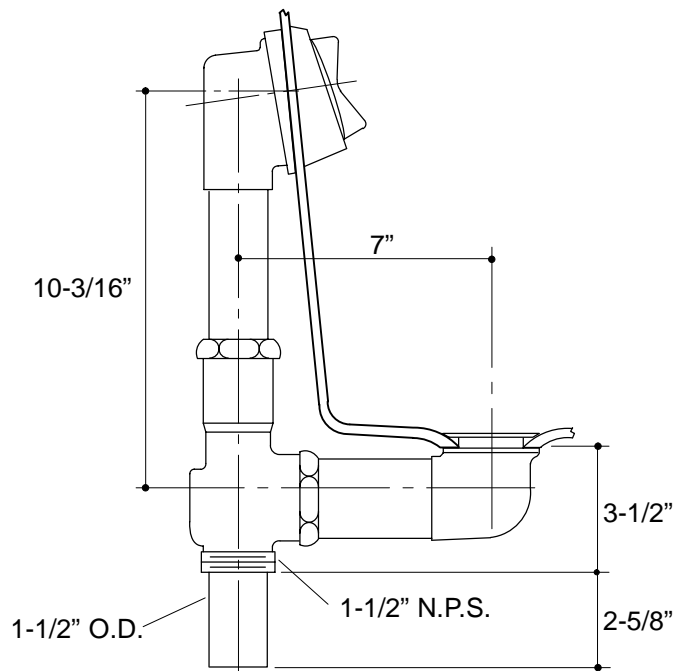

Ordering Information

Applicable product:	
Through-the-floor installation:	
Bath drain	K-11656

316

K-11656 Whitecap Bath Drain
115223-1-AA (A)

NOTES: