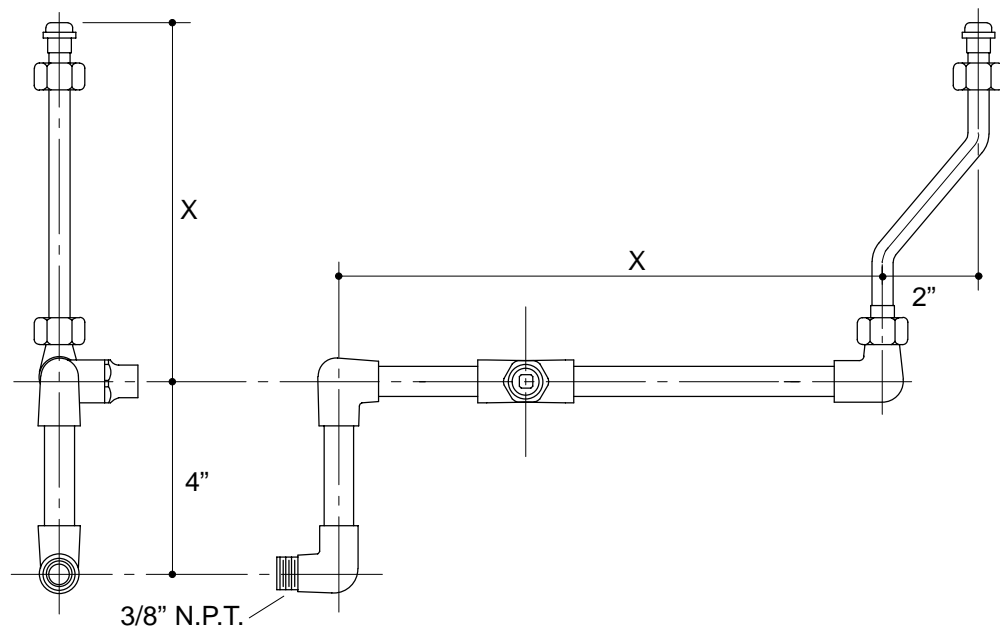

Ordering Information

Applicable lavatory supply:		
For fixture similar to:	Size:	Supply:
K-2030	20" x 18"	K-13700-A
K-2869	20" x 18"	
K-2053	20" x 18"	K-13700-B
K-2038	24" x 20"	K-13700-C

Roughing-In Notes
X = To suit fixture