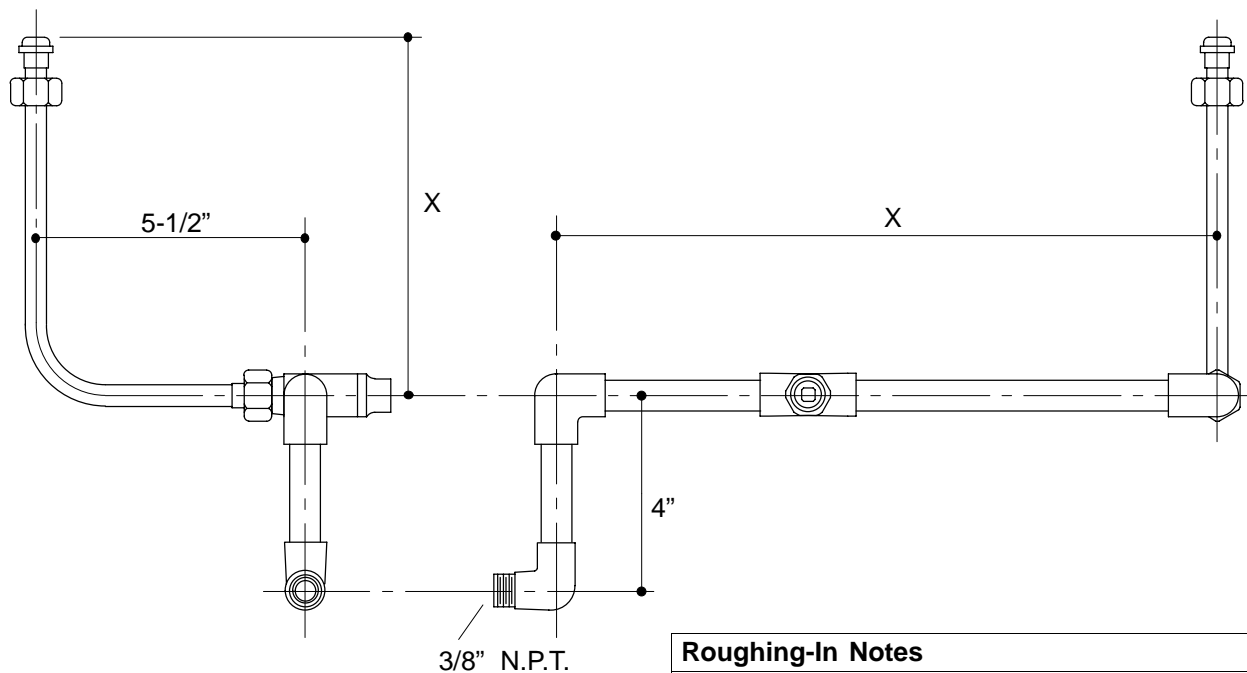

## Ordering Information

Applicable sink supply:		
For fixture similar to:	Size:	Supply:
21" countertop		K-13701-A
K-2025	18" x 15"	K-13701-B
K-12672	19" x 17"	K-13701-C
K-2031	20" x 18"	K-13701-D
K-2053	20" x 18"	
K-2869	20" x 18"	
K-1729	20" x 18"	K-13701-E
K-2703	22" x 19"	K-13701-F
K-2044	24" x 20"	K-13701-G
K-5959	24" x 21"	K-13701-H
K-5960	30" x 21"	
K-5950	32" x 21"	
K-12793	28" x 22"	K-13701-J
25" countertop		K-13701-K

<b>Roughing-In Notes</b>
X = To suit fixture