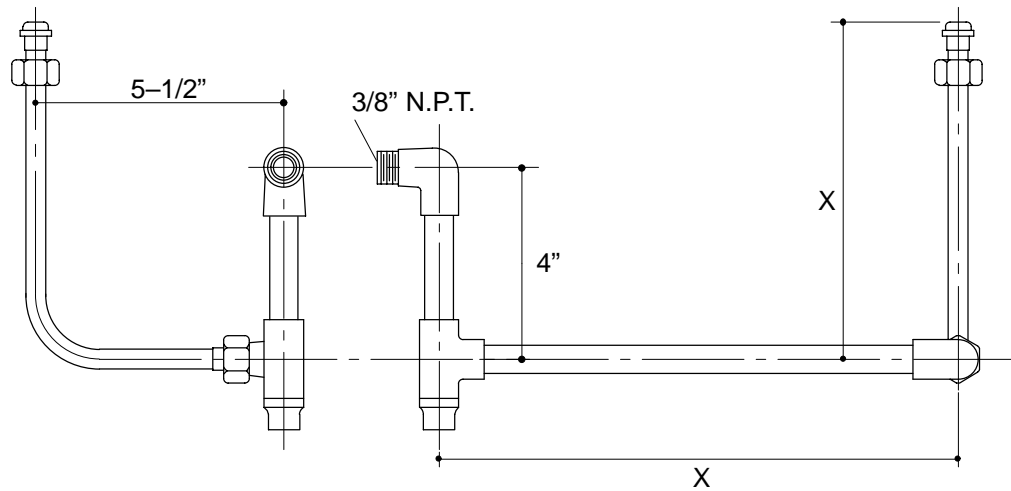

**Ordering Information**

Applicable supply:		
For fixture similar to:	Size:	Supply:
K-12643	20" x 18"	K-13707-A
K-2053	20" x 18"	
K-1729	20" x 18"	K-13707-B
K-12644	24" x 20"	K-13707-C
K-12793	28" x 22"	K-13707-D

<b>Roughing-In Notes</b>
X = To suit fixture