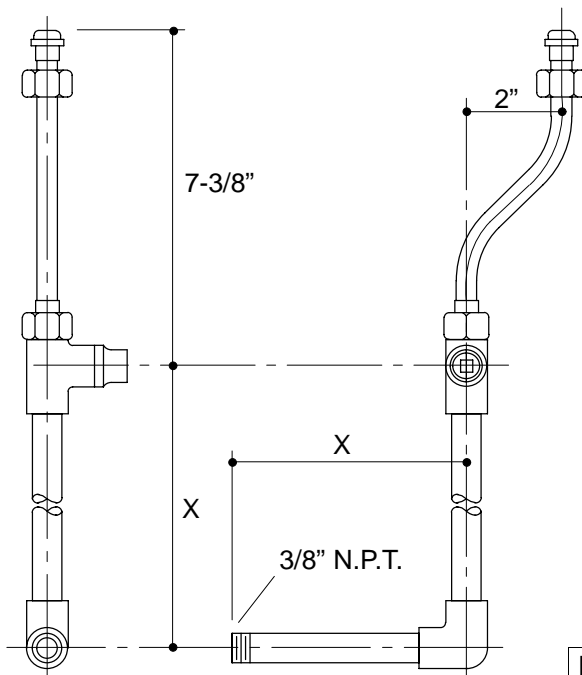

Ordering Information

Applicable lavatory supply:		
For fixture similar to:	Size:	Supply:
K-2212	17" x 14"	K-13717-A
K-2213	19" x 15"	
K-2202	19"	
K-2025	18" x 15"	K-13717-B
K-2863	19" x 17"	K-13717-C
K-2030	20" x 18"	
K-2869	20" x 18"	
K-2053	20" x 18"	K-13717-D

Roughing-In Notes

X = To suit fixture