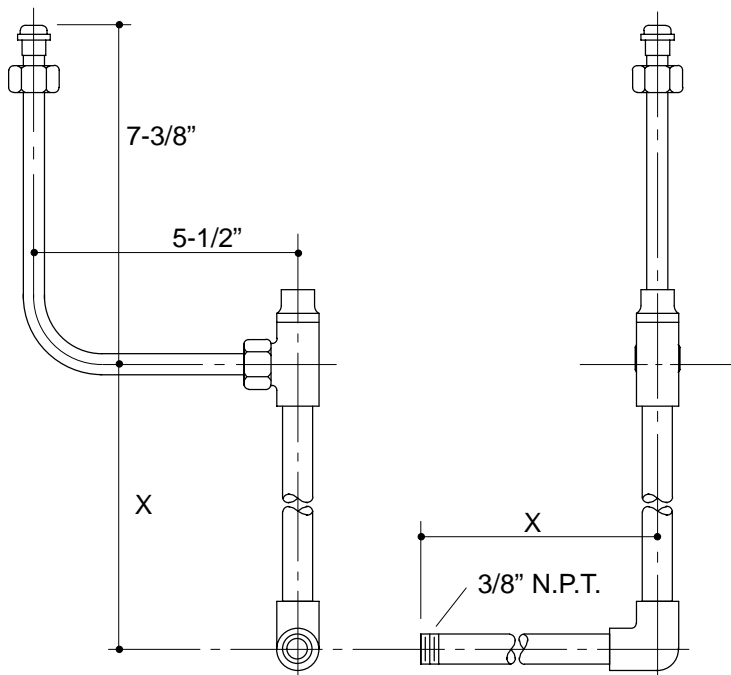

Ordering Information

Applicable lavatory supply:		
For fixture similar to:	Size:	Supply:
K-2025	18" x 15"	K-13718-A
K-2863	19" x 17"	K-13718-B
K-2031	20" x 18"	
K-2869	20" x 18"	
K-1728	19" x 17"	
K-1729	20" x 18"	K-13718-C
K-2895	21" x 19"	K-13718-D
K-2044	24" x 20"	
25" countertop		
K-12793	28" x 22"	K-13718-E
		K-13718-F

Applicable lavatory supply, continued:		
For fixture similar to:	Size:	Supply:
K-2753	13" x 13"	K-13719-A
K-2731	16" x 14"	
K-2766	16" x 16"	K-13719-B
K-2705	19" x 17"	
K-2703	22" x 19"	
K-12672	19" x 17"	

Roughing-In Notes
X = To suit fixture