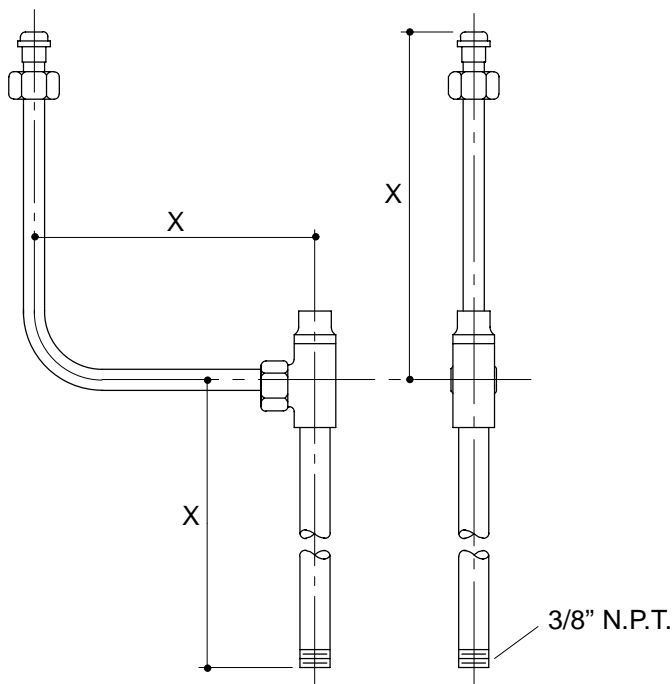

Ordering Information

Applicable lavatory supply:			
For fixture similar to:	Size:	Supply:	
K-2212	17" X 14"	K-13721-A	
K-2202	19"		
K-2917	19"		
K-2025	18" x 15"		
K-2213	19" X 15"		
K-2863	19" x 17"		
K-2031	20" X 18"		
K-2053	20" x 18"		
K-2869	20" x 18"		
K-2895	21" X 19"		
K-2044	24" x 20"		
K-1728	19" X 17"		K-13723-A
K-1729	20" X 18"		
K-2766	16" X 16"	K-13723-B	

Applicable lavatory supply, continued:		
For fixture similar to:	Size:	Supply:
K-2731	16" X 14"	K-13723-C
K-2705	19" X 17"	
K-6552	13" X 13"	K-13723-D
K-6550	18" x 12"	
K-6551	24" x 18"	
K-6553	30" x 18"	
K-5959	24" X 21"	
K-6757	24" x 21"	
K-5960	30" X 21"	
K-5950	32" x 21"	
K-6629	42" x 21"	
K-6630	42" X 21"	
K-12793	28" X 22"	K-13723-E
K-12672	19" X 17"	K-13723-F

Roughing-In Notes

X = To suit fixture