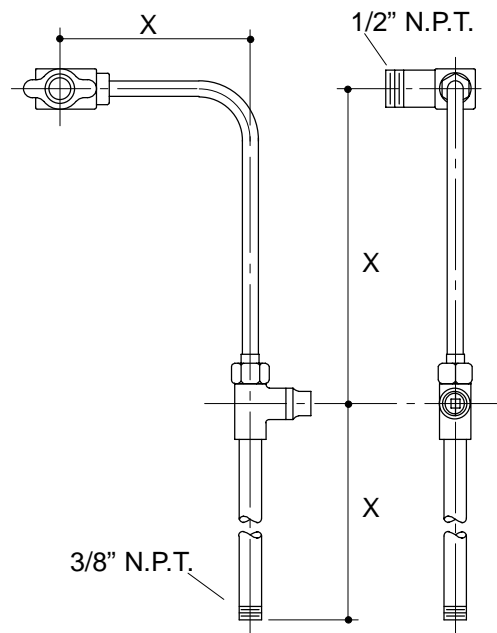

Ordering Information

| Applicable sink supply: | | |
|-------------------------|-----------|-----------|
| For fixture similar to: | Size: | Supply: |
| K-3200 | 36" | K-13724-A |
| K-6714 | 22" x 18" | K-13724-B |
| K-6716 | 24" x 20" | |
| K-12784 | 24" x 22" | K-13724-C |
| K-12781 | 30" x 22" | |

| Roughing-In Notes |
|---------------------|
| X = To suit fixture |