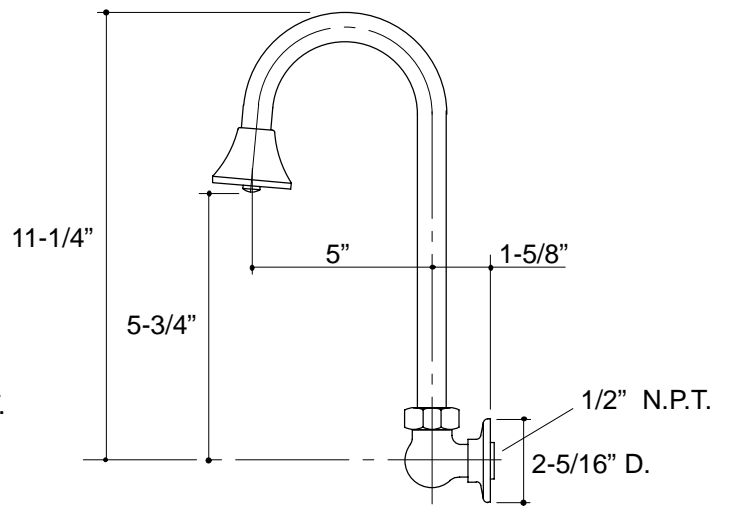

Ordering Information

Applicable gooseneck spout:	
Standard aerator	K-13782
Rosespray	K-13786

K-13782

K-13786

316

K-13782, K-13786 Sink Gooseneck Spout
115281-1-AA (9619)

NOTES: