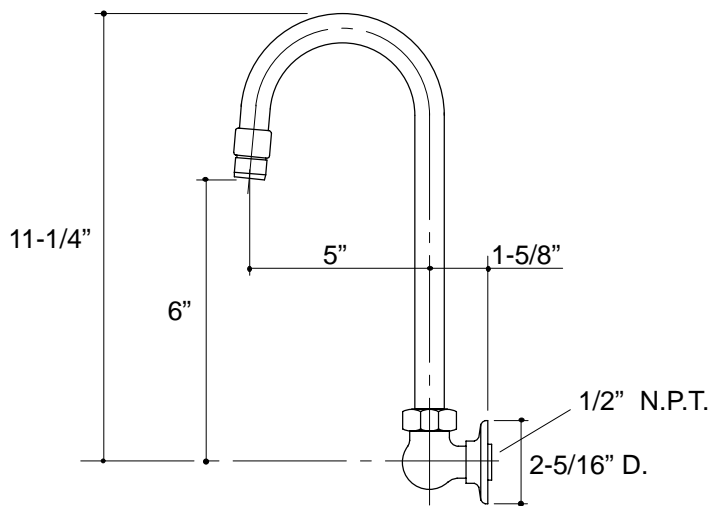

Ordering Information

Applicable gooseneck spout:	
Standard aerator	K-13782
Rosespray	K-13786

K-13782

K-13786

316

K-13782, K-13786 Sink Gooseneck Spout
115281-1-AA (9619)

NOTES: