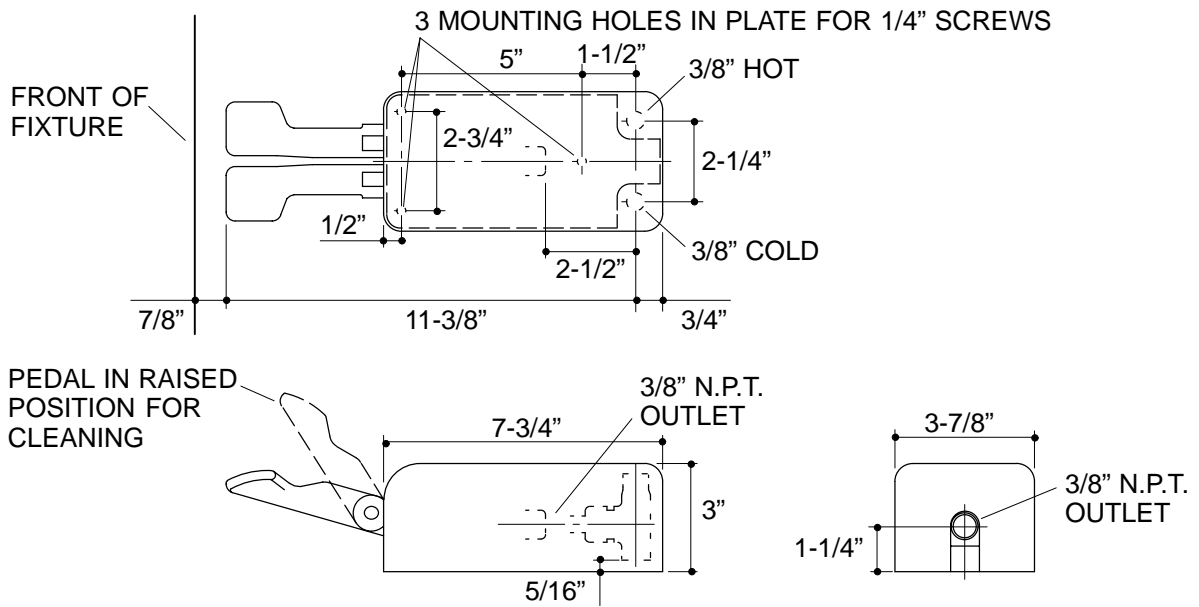

Ordering Information

Applicable product:	
Double foot control	K-13808

316