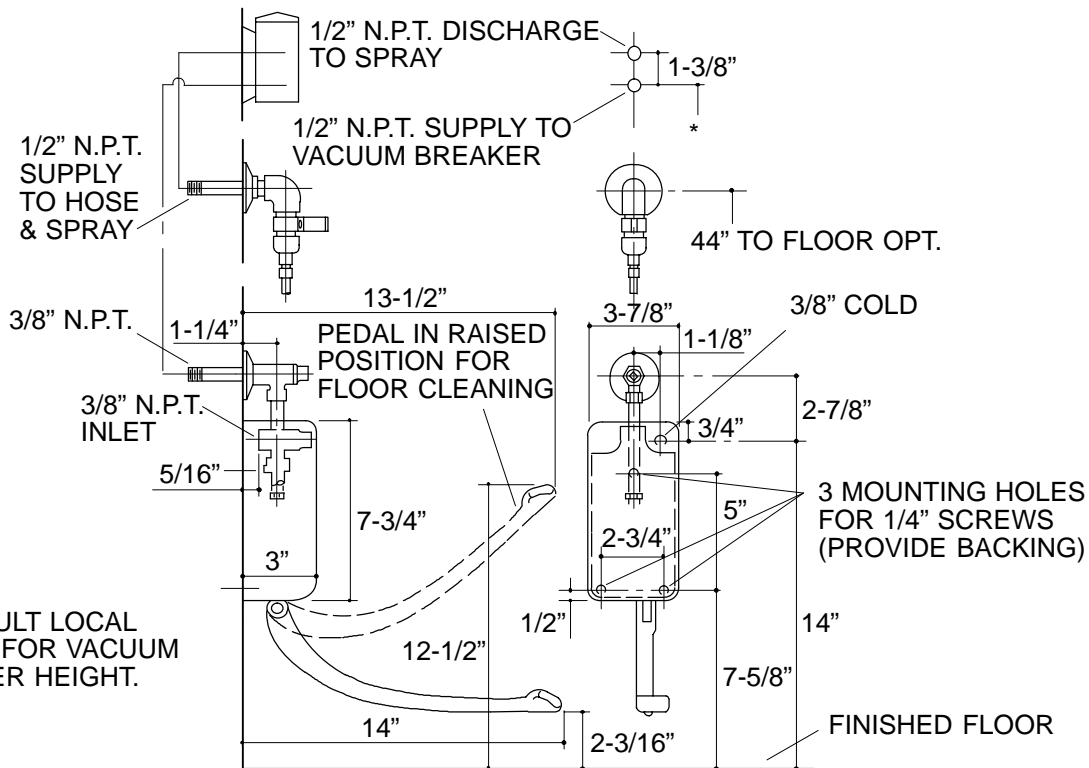

**BEDPAN WASHER  
K-13961**

**FEATURES**

- Brass construction
- Single pedal for cold or tempered water
- Outlet to wall with volume control
- Self-closing hinged pedal action
- Elevated vacuum breaker
- Hose with angle spray nozzle
- Insulated handle and spray hook

**CODES/STANDARDS APPLICABLE**

Specified model meets or exceeds the following:

- ASME/ANSI A112.18.1M
- ASSE 1001
- IAPMO/UPC

**COLORS/FINISHES**

- CP Polished Chrome

**SPECIFIED MODEL:**

Model	Description	
K-13961	Bedpan Washer	<input type="checkbox"/> CP

**PRODUCT SPECIFICATION:**

Bedpan washer shall be of brass construction. Faucet shall feature single pedal for cold or tempered water, outlet to wall with volume control, self-closing hinged pedal action, elevated vacuum breaker, hose with angle spray nozzle, and insulated handle and spray hook. Faucet shall be Kohler Model K-13961-CP.

18

**PRODUCT DIAGRAM**