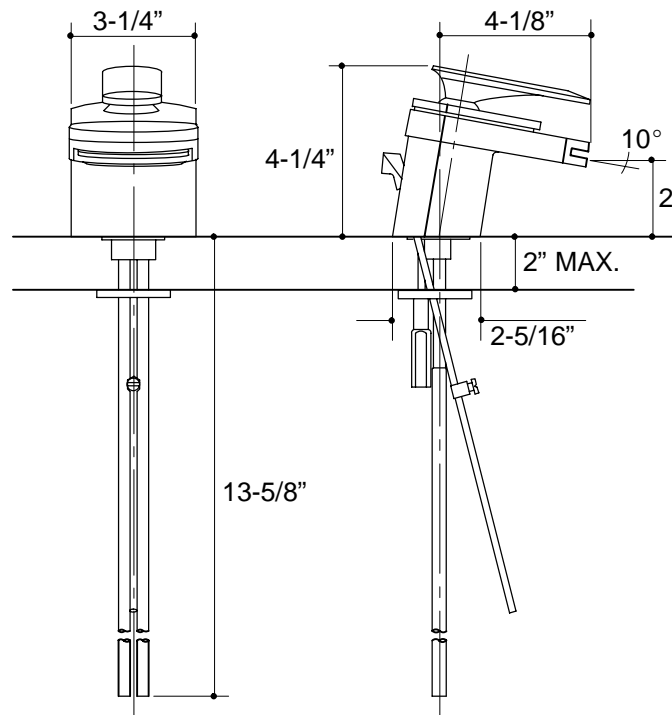

Ordering Information

Applicable product:	
Single control lavatory or bidet faucet	K-15000
Accessories/hardware:	
Escutcheon	K-167
ADA Lever handle is ADA compliant	

Product Information

Minimum water supply pressure: 7.5 psi.
 Recommended water supply pressure: 15-75 psi.
 Install pressure regulator beyond 75 psi.

.8<14