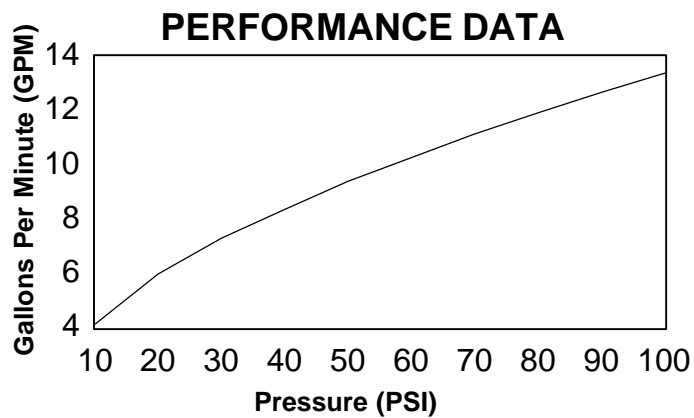

TROCADERO™

.6<14

PRODUCT DIAGRAM