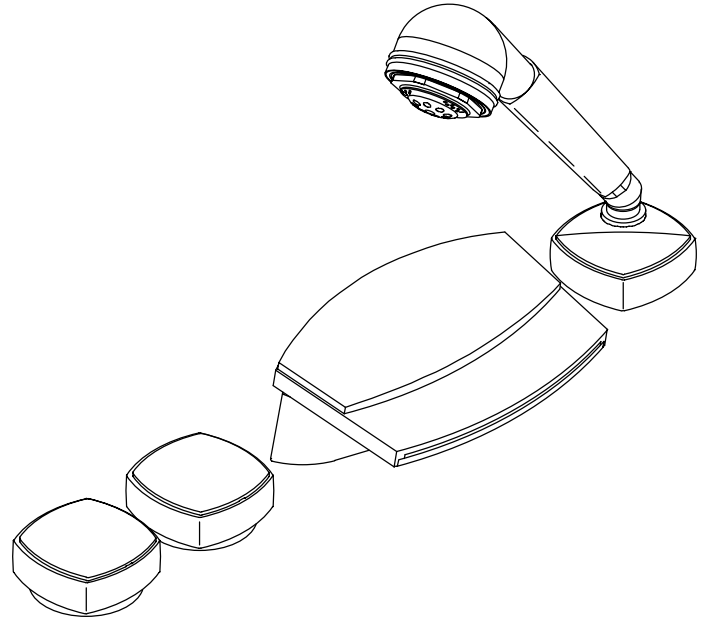

**FEATURES**

- Brass construction
- Flexible connections
- Bath-mount
- Brass valve bodies
- 3/4" quarter-turn washerless ceramic disc valves
- Intended for Trocadero bath and bath whirlpool installations
- Sheetflow spout
- Three-way handshower with two-way diverter

**CODES/STANDARDS APPLICABLE**

Specified model meets or exceeds the following:

- ASME/ANSI A112.18.1M
- IAPMO/UPC

**COLORS/FINISHES**

- CP Polished Chrome

**SPECIFIED MODEL:**

Model	Description	
K-15003	Trocadero Bath-Mount High-Flow Bath Faucet with 3-Way Handshower	<input type="checkbox"/> CP

**PRODUCT SPECIFICATION:**

Two-handle bath-mount high-flow bath faucet shall be of brass construction. Faucet shall feature brass valve bodies. Faucet shall feature 3/4" quarter-turn washerless ceramic disc valves, assuring positive handle stop positioning. Product shall include flexible connections, Sheetflow spout, handles, and three-way handshower with two-way diverter. Product is intended for Trocadero bath and bath whirlpool installations. Faucet shall be Kohler Model K-15003-CP.