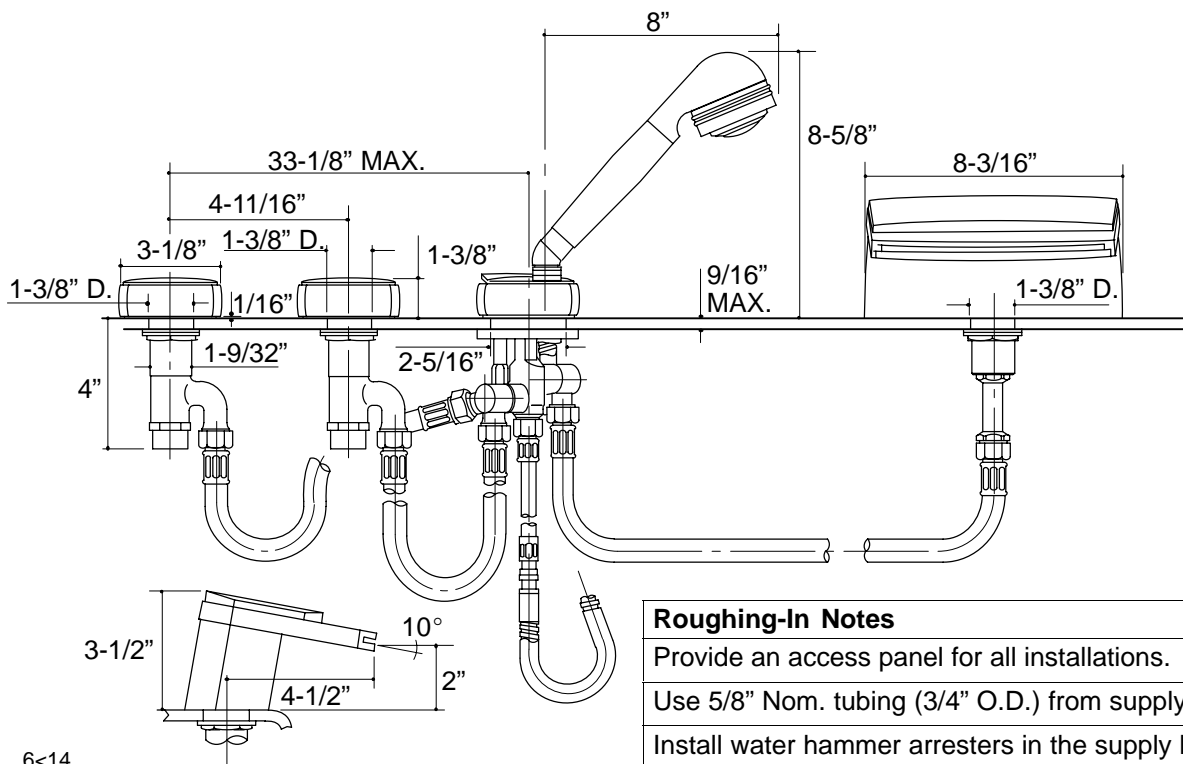

TROCADERO™

.6<14

PRODUCT DIAGRAM