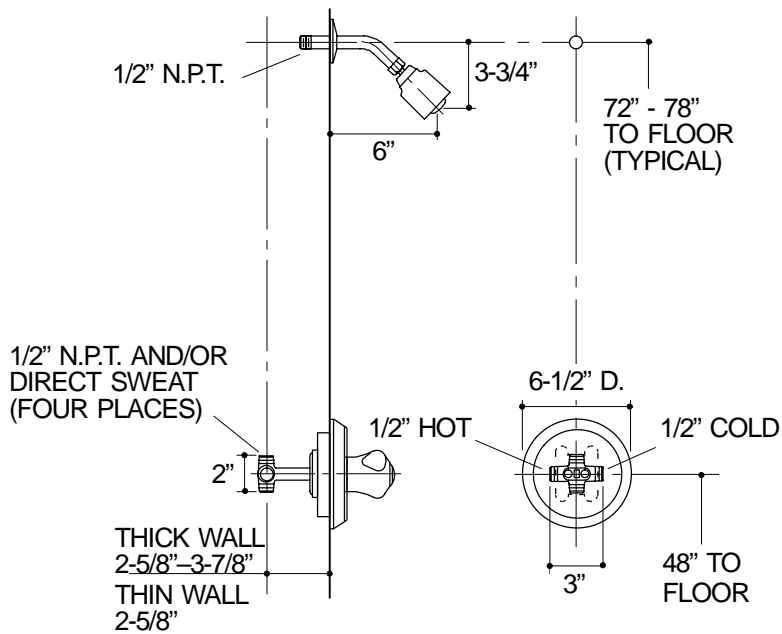

Ordering Information

Applicable product less screwdriver stops:	
Shower faucet	K-15110-7

332

K-15110-7 Coralais™ Shower Faucet
 115321-1-AA (9619)

NOTES: