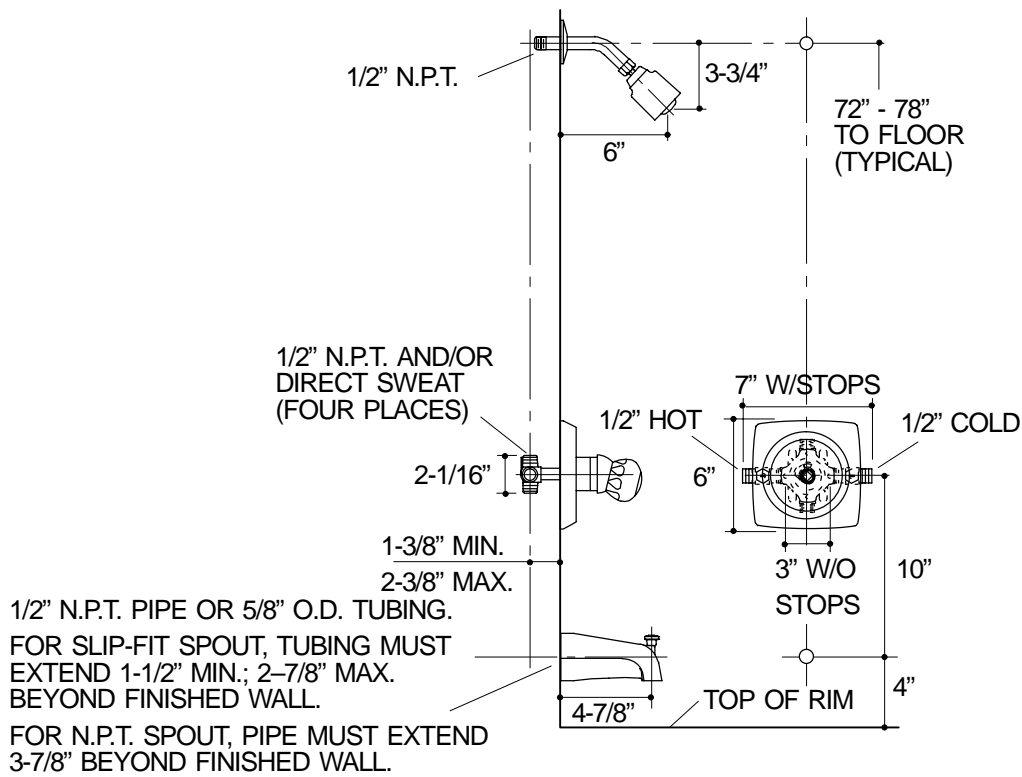

Ordering Information

Applicable product less screwdriver stops:	
Bath and shower	K-15131
Bath and shower with slip-fit spout	K-15131-S
Applicable product with screwdriver stops:	
Bath and shower	K-15133
Bath and shower with slip-fit spout	K-15133-S

332

K-15131, K-15133 Coralais[™] Bath and Shower Faucet
115339-1-BA (-)

NOTES: