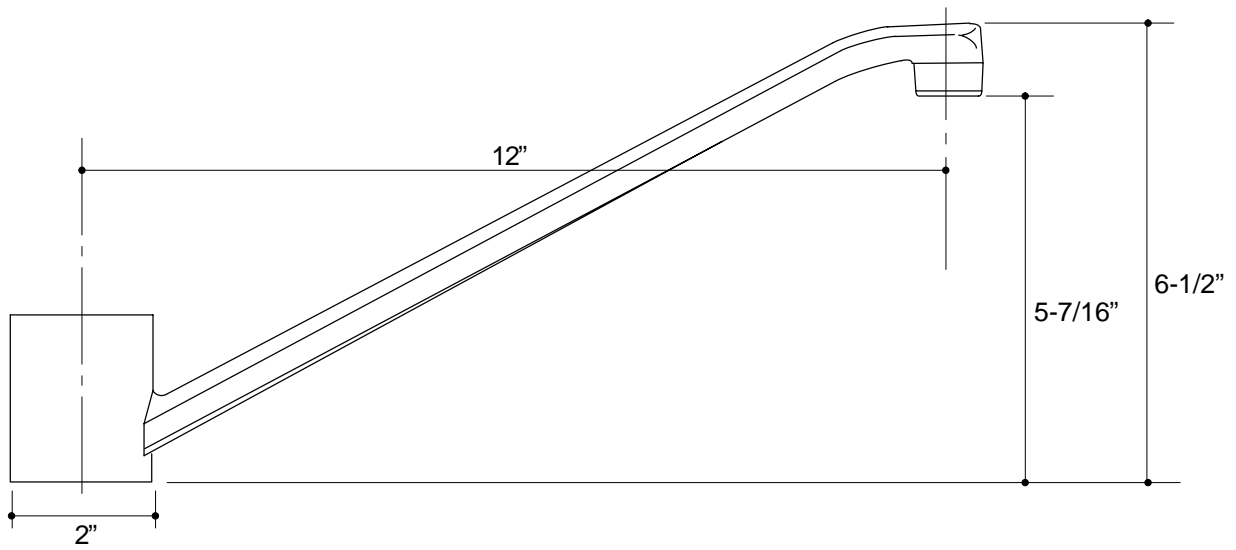

**SWING SPOUT AND AERATOR
K-15179-A**

FEATURES

- Brass construction
- 2.2 gallons per minute
- Extra length allows for greater adaptability

CODES/STANDARDS APPLICABLE

Specified model meets or exceeds the following:

PRODUCT SPECIFICATION:

The 12" spout shall be of brass construction. The spout shall be a replacement for any Coralais single control kitchen sink faucet with a swing spout of 7-5/8" or 10". Product shall provide extra length for greater adaptability. Spout shall be Kohler Model K-15179-A-_____.