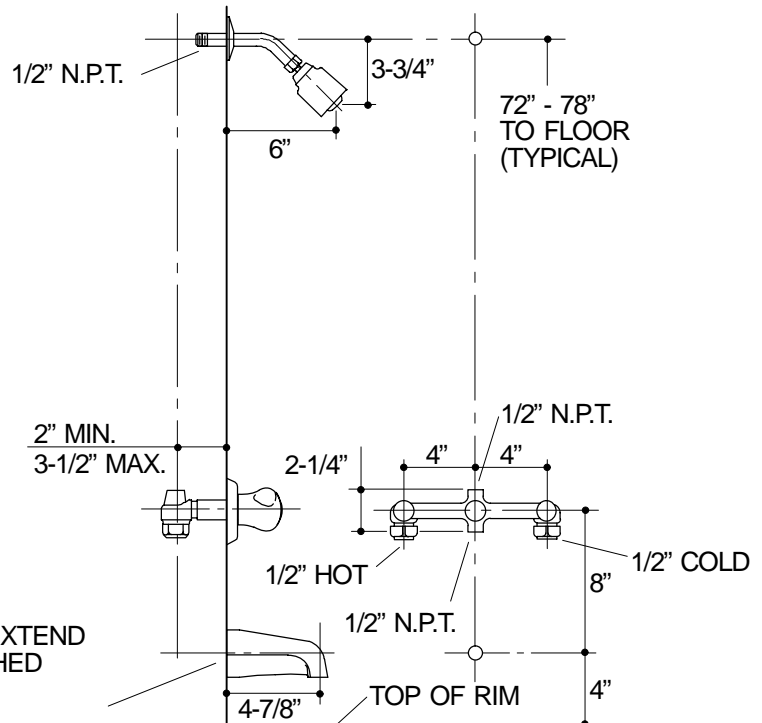

**Ordering Information**

Applicable bath and shower faucet:	
With N.P.T. non-diverter bath spout	K-15231
With slip-fit non-diverter bath spout	K-15231-S

1/2" N.P.T. PIPE OR 5/8" O.D. TUBING.

FOR SLIP-FIT SPOUT, TUBING MUST EXTEND 1-1/2" MIN.; 2-7/8" MAX. BEYOND FINISHED WALL.

332 FOR N.P.T. SPOUT, PIPE MUST EXTEND 3-7/8" BEYOND FINISHED WALL.

**K-15231** Coralais™ Bath and Shower Faucet  
 115370-1-AA (9619)

**NOTES:**