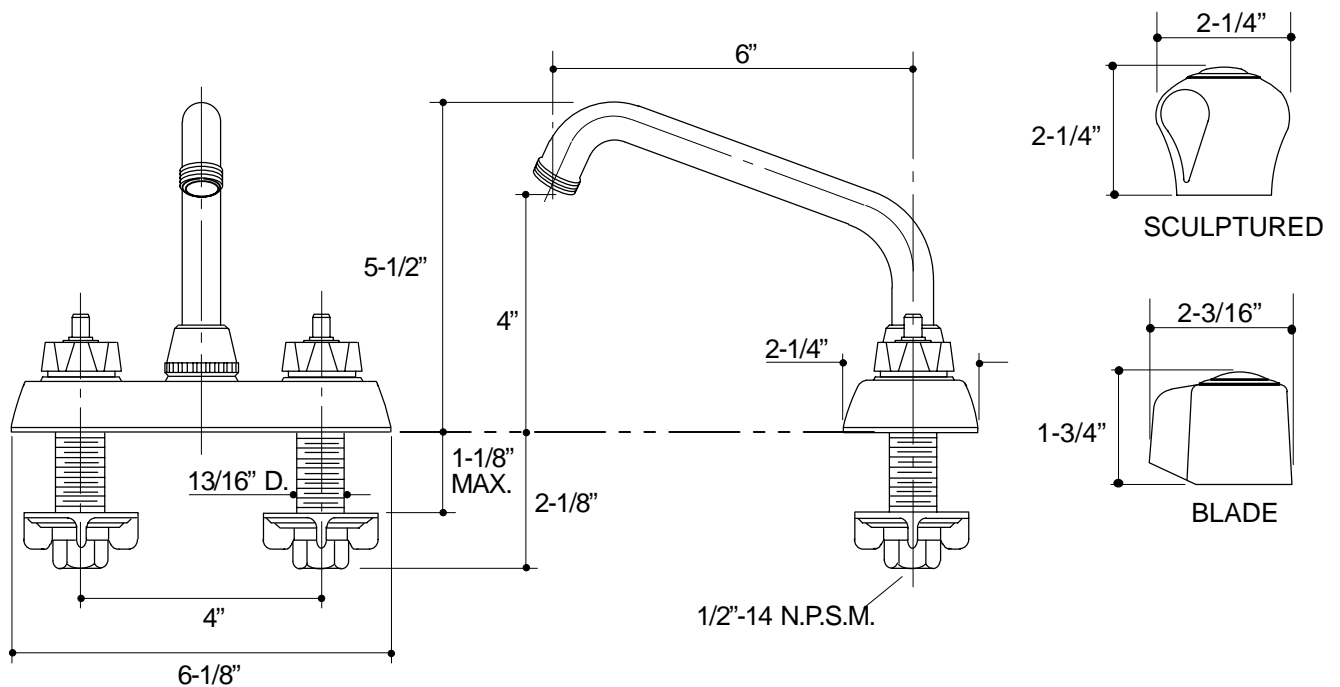

**Ordering Information**

Applicable laundry sink faucet:	
Sculptured handles:	
With 6" threaded spout	K-15271
Blade handles:	
With 6" threaded spout	K-15271-B
<b>ADA</b> Blade handle is ADA compliant	

516

**K-15271** Coralais™ Laundry Sink Faucet  
 115378-1-AA (A)

**NOTES:**