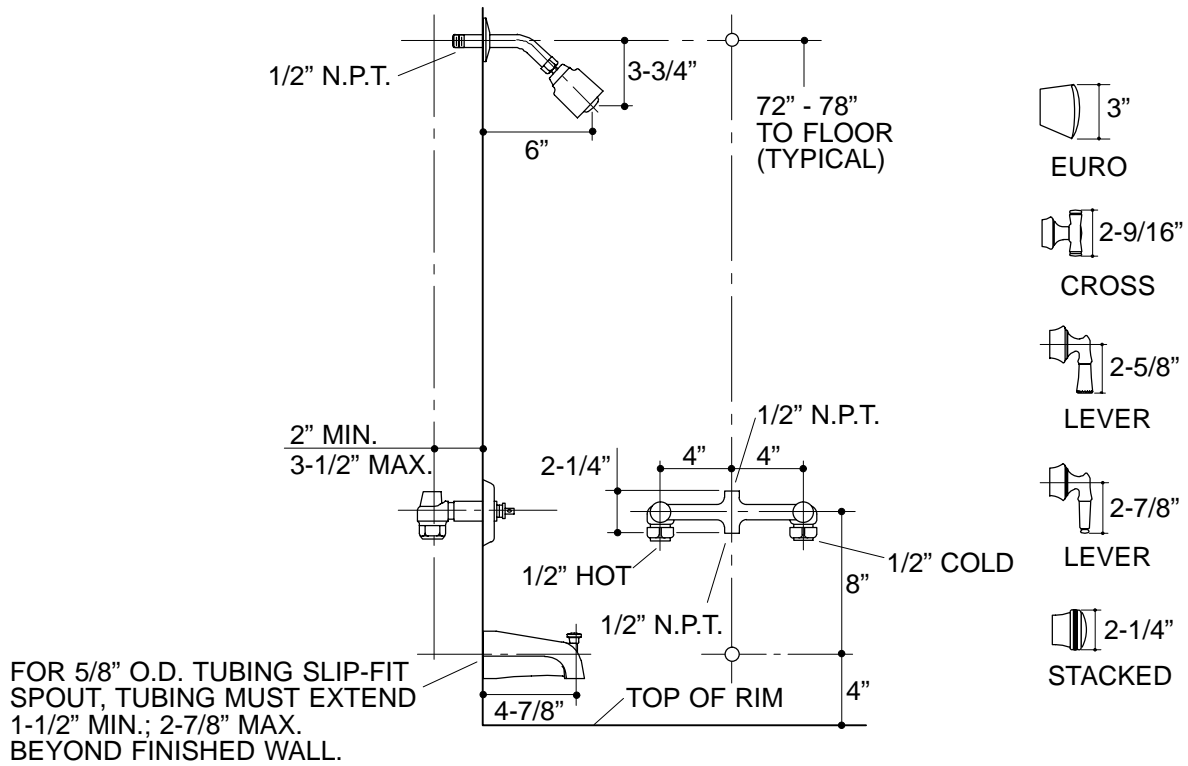

CORALAIS™ DECORATOR SERIES

332

PRODUCT DIAGRAM