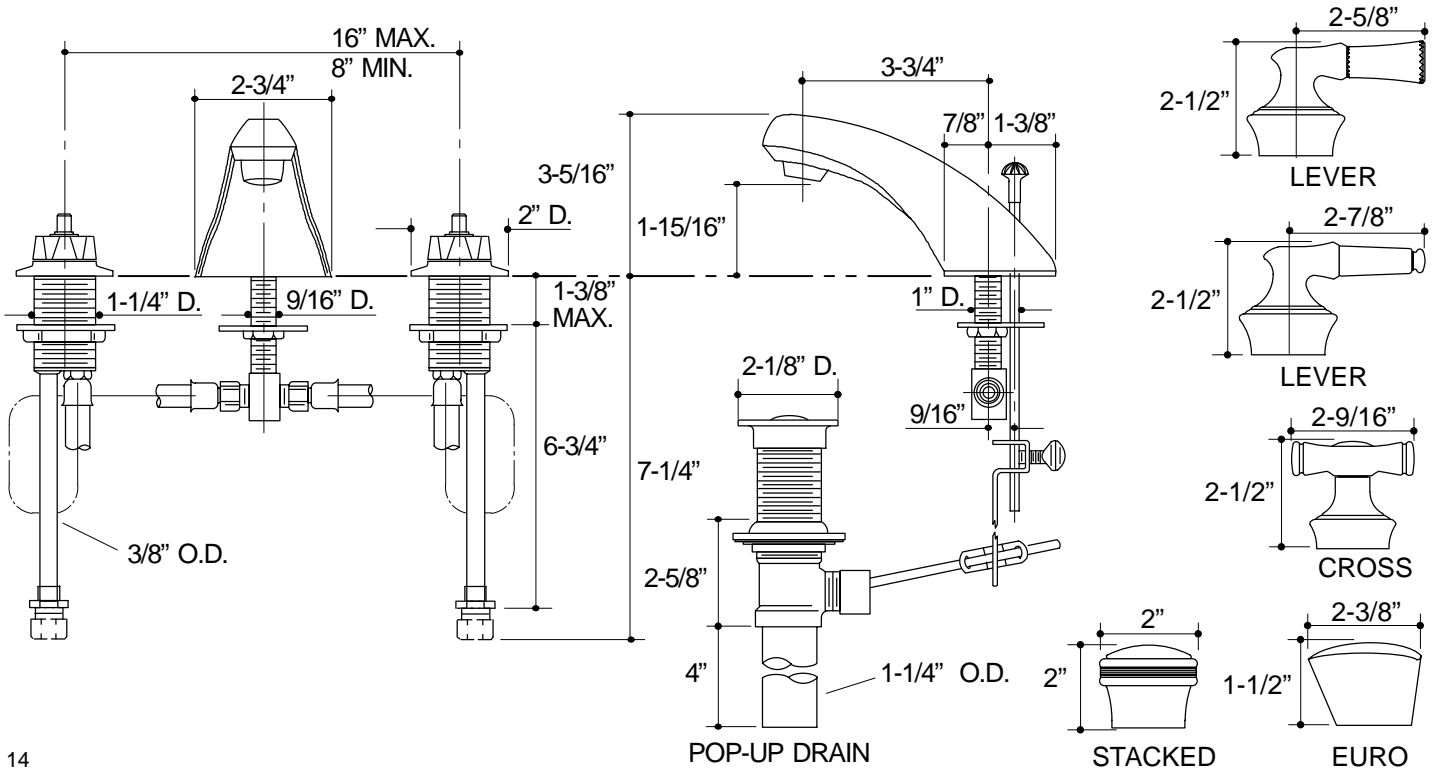

CORALAIS™ DECORATOR SERIES

14

PRODUCT DIAGRAM