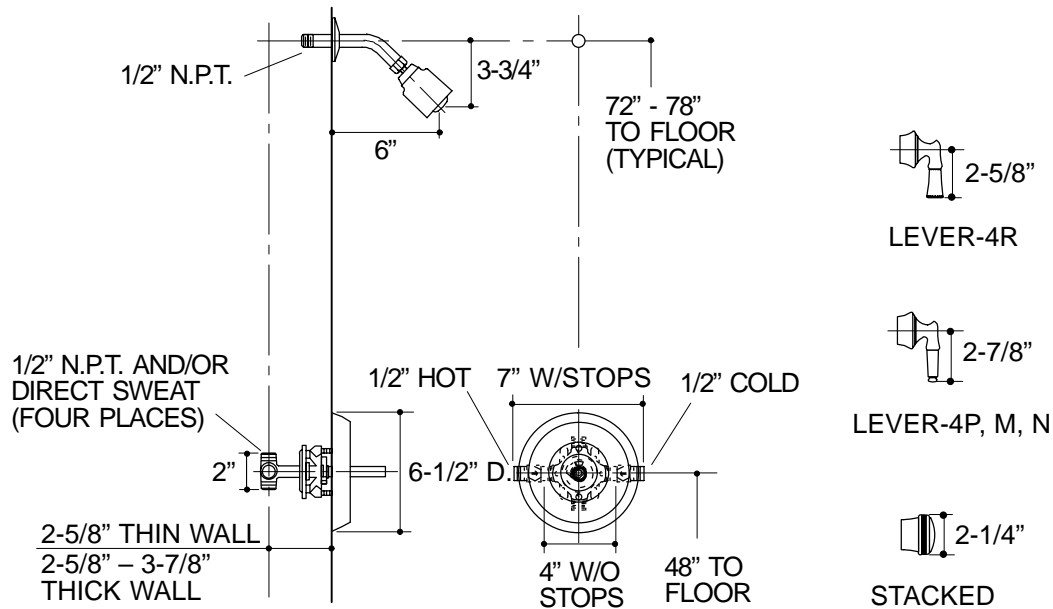

CORALAIS™ DECORATOR SERIES

Required Accessory			
K-15700-K	Coralais Non-Pressure Balancing Mixing Valve, Less Stops	<input type="checkbox"/> NA	
K-15700-KS	Coralais Non-Pressure Balancing Mixing Valve, With Stops		<input type="checkbox"/> NA
Optional Accessory			
K-15145	Fiberglass Installation Plate	<input type="checkbox"/> NA	

332

PRODUCT DIAGRAM