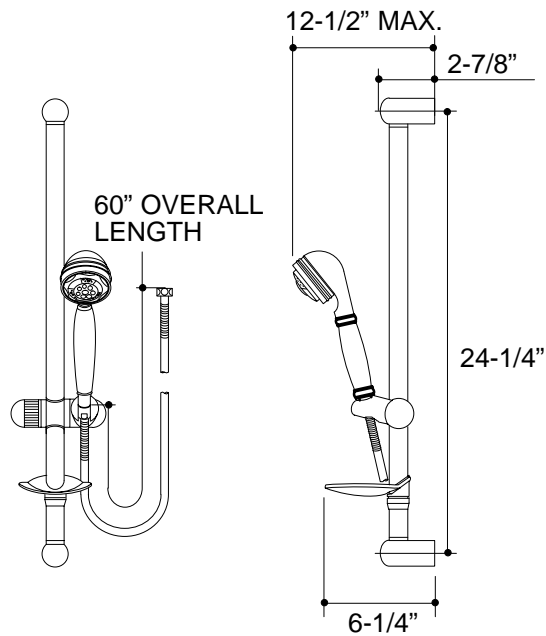

Ordering Information

Applicable product:	
Three-way handshower and slide bar	K-16110

332

K-16110 Revival™ Handshower
115434-1-AA (9619)

KOHLER[®]

NOTES: