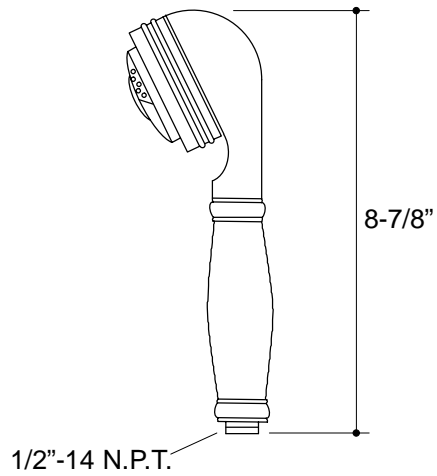

FEATURES

- Three-way handshower
- Delivers choice of soft-aerated, full-flow, or pulsating sprays
- 2.5 gallons per minute

CODES/STANDARDS APPLICABLE

Specified model meets or exceeds the following:

- ASME/ANSI A112.18.1M
- IAPMO/UPC

COLORS/FINISHES

- CP Polished Chrome
- PB Polished Brass

SPECIFIED MODEL:

Model	Description		
K-16126	Revival Three-Way Handshower	<input type="checkbox"/> CP	<input type="checkbox"/> PB

Required Accessory			
K-9514	60" Metal Shower Hose	<input type="checkbox"/> CP	<input type="checkbox"/> PB

PRODUCT SPECIFICATION:

Handshower shall deliver a choice of soft-aerated, full-flow, or pulsating spray and requires a shower hose. Handshower shall be Kohler Model K-16126-_____ and 60" metal shower hose shall be Kohler Model K-9514-_____.