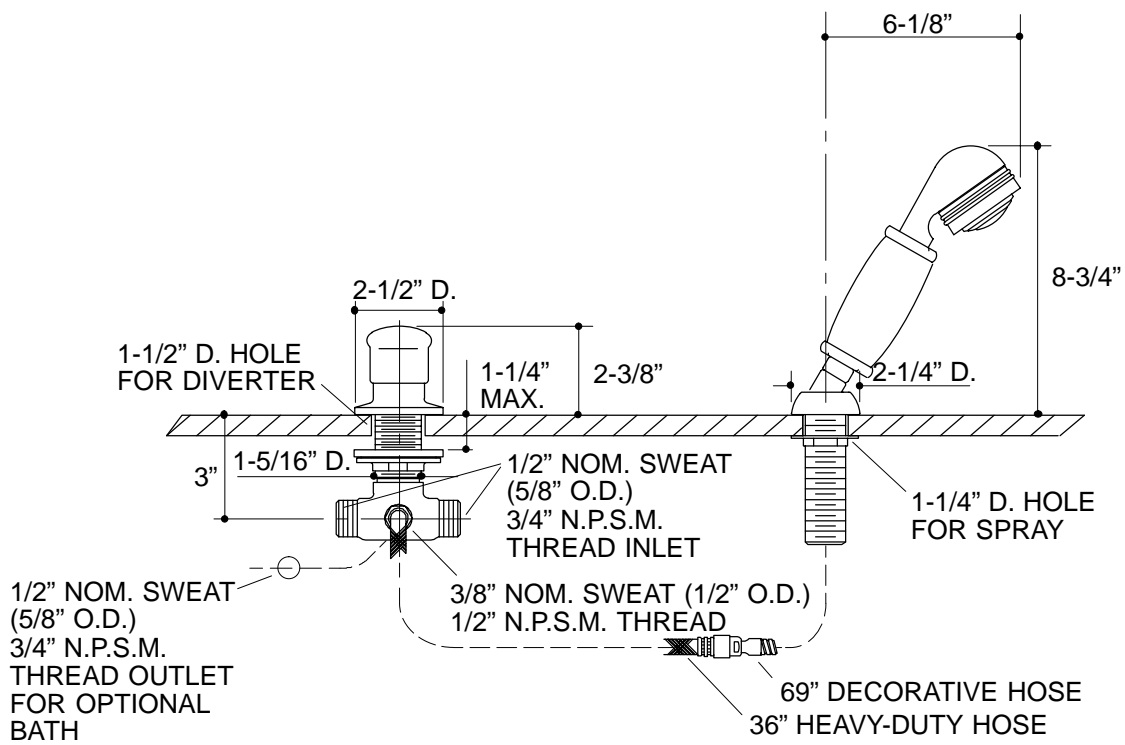

Ordering Information

Applicable product:	
Diverter and handshower	K-16160
Two-way diverter valve	K-9530

316

K-16160 Revival™ Diverter Valve and Handshower
115452-1-AA (9619)

NOTES: