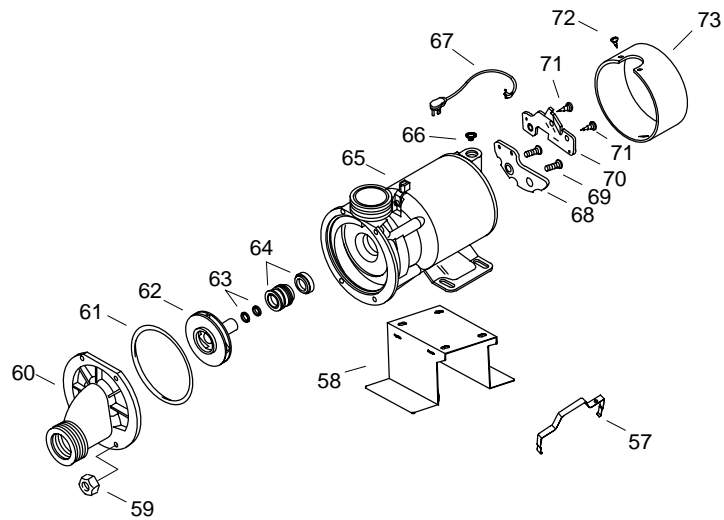

**Finish/color code must be specified when ordering.

****Finish/color code must be specified when ordering.**

Pump
73524

****Finish/color code must be specified when ordering.**

SERVICE PARTS

ITEM	PART NO.	DESCRIPTION
1	65226**	Plug
2	65054-S	Screw
	65054-1E	Screw (9696-PB)
3	67999**	Cover (Colored Finishes)
	65061**	Cover (Metal Finishes)
4	65355	Spacer
5	65036	Flange
6	65886	Gasket
7	73518	Plug
8	93685	Housing
9		Available in Service Kit Only
10	94132	Elbow
11		Available in Service Kit Only
12	61213	Elbow
13	60979-A	Nut
14	93709	Connector
15	94821	O-Ring
16	60848	Connector
17	60979	Nut
18	60797	Tee
19		Available in Service Kit Only
20	67081	Tie
21	91431	Clamp
22	61563	Tee
23	91967	Check Valve
24	67889	Housing
25	67885	Gasket
26	67429	Flange
27	60561	Reducer
28		Available in Service Kit Only
29	67665	Plug
30	65157	Nut
31	73521	Wire
32	73513	Housing
33	73584	Switch
34	93766**	Cover
35	60703	Tube
36	65156**	Flange
37	65451	O-Ring
38		Available in Service Kit Only
39		Available in Service Kit Only
40	95574	Fastener
41		Available in Service Kit Only
42	96101-A**	End Panel (1345)
	96101-B**	End Panel (1347)
43	90993	Screw
44	95518	Wrench
45	73534	Motor
46	60985	Seal
47	73555	Impeller
48	73558	O-Ring
49	73559	Nut
50	73552	Cover
51	21998	Screw
52	95894	Circuit Board
53	74705	Barrier
54	73569	Base
55	94812	Screw
56	73515-B	Isolation Mount
57	95517	Clip
58	73508-B	Base
59	73559	Nut
60	73552	Cover
61	73558	O-Ring
62	73529	Impeller
63	60912	Pump Shim
64	60985	Seal
65		Available in Service Kit Only
66	93003	Strain Relief
67	93000	Cord
68	92146	Timer
69		Available in Service Kit Only
70	92145	Switch