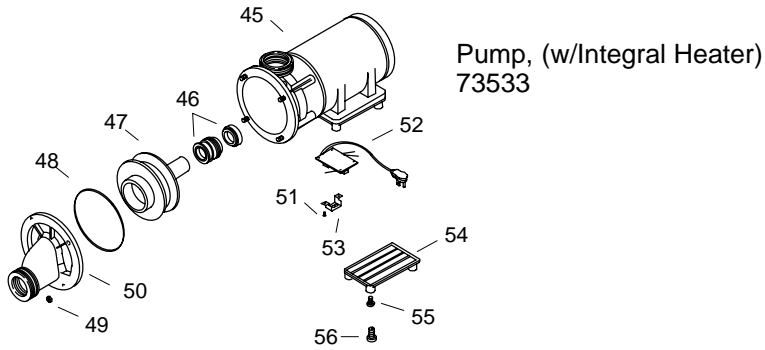

Pump
73524

**Finish/color code must be specified when ordering.

SERVICE PARTS

ITEM	PART NO.	DESCRIPTION
1	65226**	Plug
2	65054-S	Screw
	65054-1E	Screw (9696-PB)
3	67999**	Cover (Colored Finishes)
	65061**	Cover (Metal Finishes)
4	65355	Spacer
5	65036	Flange
6	65886	Gasket
7	73518	Plug
8	93685	Housing
9		Available in Service Kit Only
10	94132	Elbow
11		Available in Service Kit Only
12	61213	Elbow
13	60979-A	Nut
14	93709	Connector
15	94821	O-Ring
16	60848	Connector
17	60979	Nut
18	60797	Tee
19		Available in Service Kit Only
20	67081	Tie
21	91431	Clamp
22	61563	Tee
23	91967	Check Valve
24	67889	Housing
25	67885	Gasket
26	67429	Flange
27	60561	Reducer
28		Available in Service Kit Only
29	67665	Plug
30	65157	Nut
31	73521	Wire
32	73513	Housing
33	73584	Switch
34	93766**	Cover
35	60703	Tube
36	65156**	Flange
37	65451	O-Ring
38		Available in Service Kit Only
39		Available in Service Kit Only
40	95574	Fastener
41		Available in Service Kit Only
42	96101-A**	End Panel (1345)
	96101-B**	End Panel (1347)
43	90993	Screw
44	95518	Wrench
45	73534	Motor
46	60985	Seal
47	73555	Impeller
48	73558	O-Ring
49	73559	Nut
50	73552	Cover
51	21998	Screw
52	95894	Circuit Board
53	74705	Barrier
54	73569	Base
55	94812	Screw
56	73515-B	Isolation Mount
57	95517	Clip
58	73508-B	Base
59	73559	Nut
60	73552	Cover
61	73558	O-Ring
62	73529	Impeller
63	60912	Pump Shim
64	60985	Seal
65		Available in Service Kit Only
66	93003	Strain Relief
67	93000	Cord
68	92146	Timer
69		Available in Service Kit Only
70	92145	Switch

SERVICE PARTS

ITEM	PART NO.	DESCRIPTION
71		Available in Service Kit Only
72		Available in Service Kit Only
73		Available in Service Kit Only
74	30739	Jet Tool
75	67594	O-Ring
76		Available in Service Kit Only
77	60394-P	Silicone Lube Packet
78	95888	Support
79	95889-L	Brace
80	95889-R	Brace
81	64163	Screw
82	67095	Washer
83	90153	Locknut
84	69430	Screw
85	61536	Elbow
86	94256	Elbow

**Finish/color code must be specified when ordering.