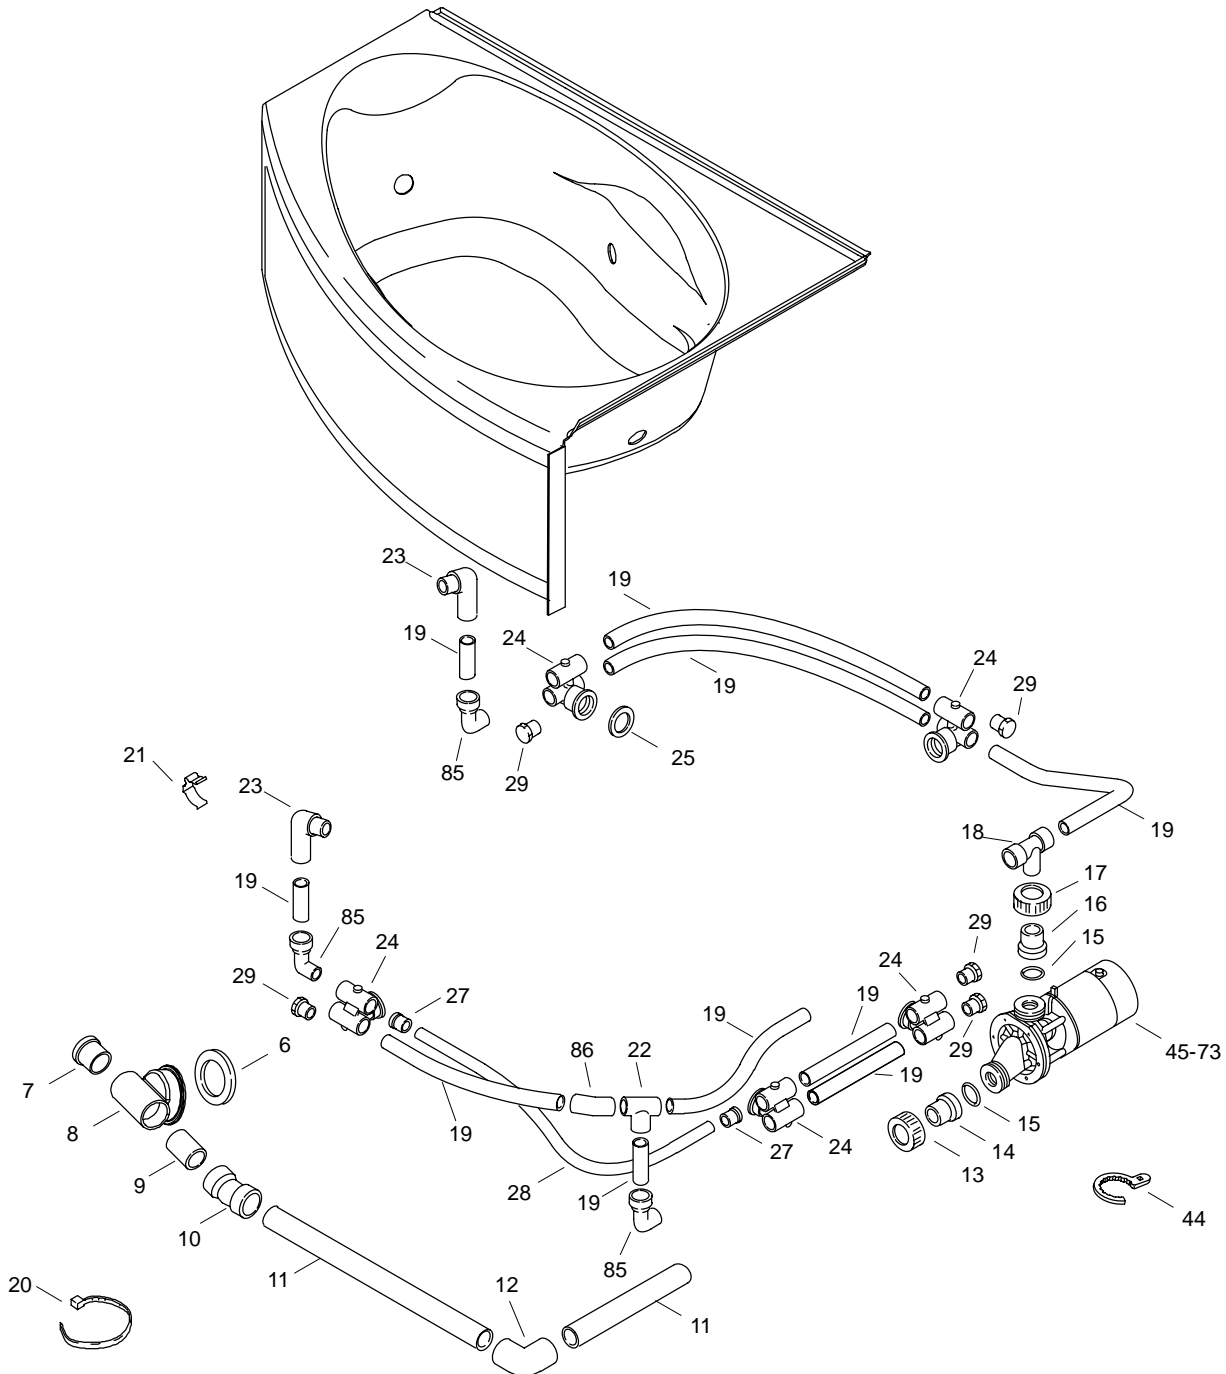

**Finish/color code must be specified when ordering.