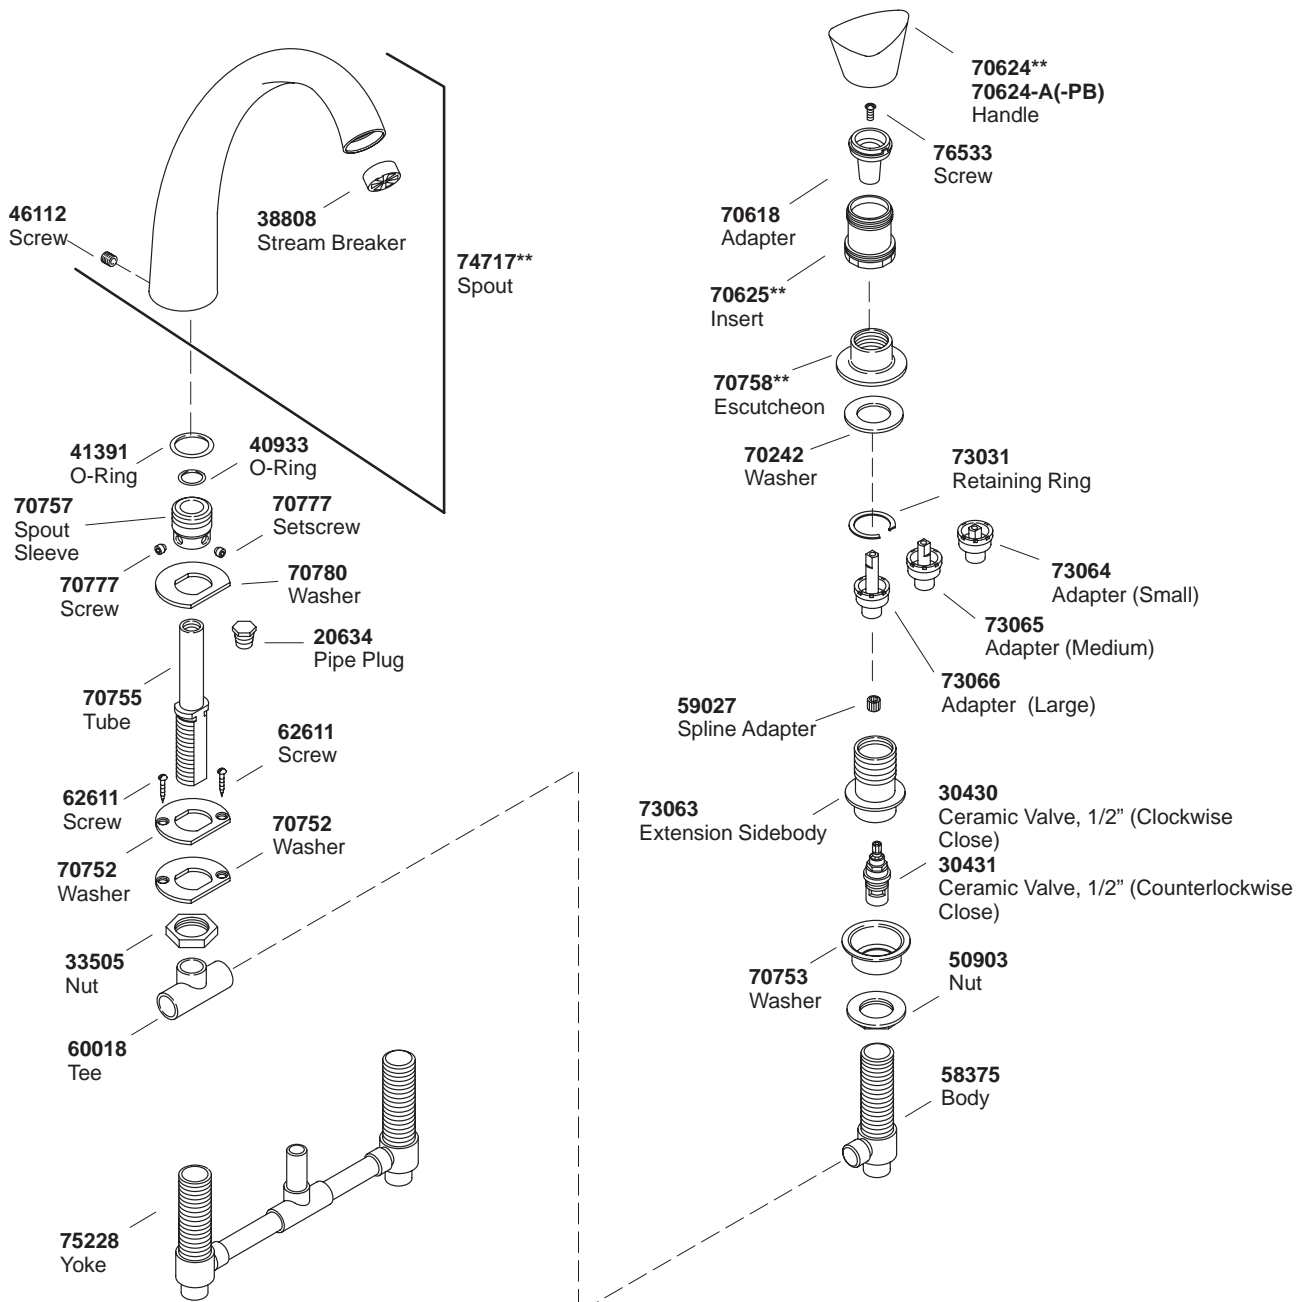

KOHLER[®] SERVICE PARTS

PROVENCE™ TWO-HANDLE BATH AND DECK-MOUNT FAUCETS

K#	Traditional Spout	Botha Handle	Valve
K-T15804-1-**-AA	X	X	
K-15708-K-NA-AA			X
K-15708-KR-NA-AA			X

**Finish/color code must be specified when ordering.