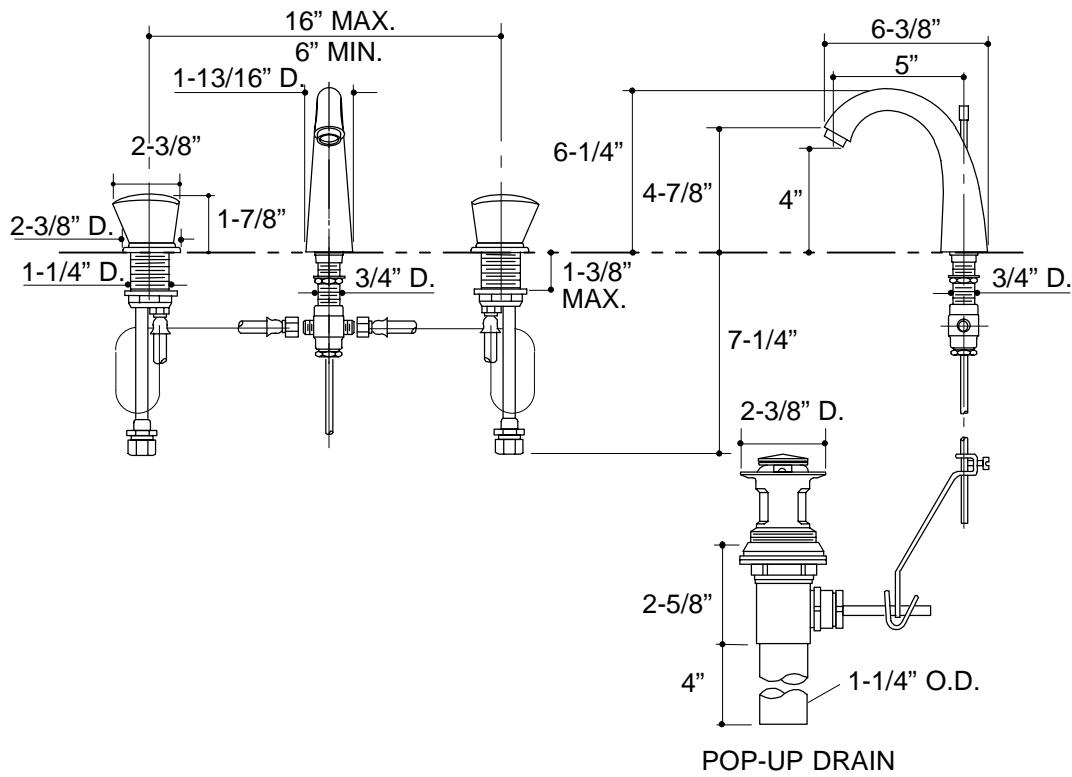

**LAVATORY FAUCET
K-14518**

FEATURES

- Brass construction
- Flexible connections
- Brass valve bodies
- Quarter-turn washerless ceramic disc valves
- 5" high-arch spout
- 2.0 gallons per minute
- Pop-up drain with lift rod and tailpiece
- Euro handles

Model	Description		
K-14518-1	Provence Widespread Lavatory Faucet	<input type="checkbox"/> CP	<input type="checkbox"/> PB

PRODUCT SPECIFICATION:

Two-handle widespread lavatory faucet shall be of brass construction. Faucet shall feature brass valve bodies. Faucet shall feature quarter-turn washerless ceramic disc valves, assuring positive handle stop positioning. Product shall include flexible connections, 5" high-arch spout, pop-up drain with lift rod and tailpiece, and euro handles. Faucet shall be Kohler Model K-14518-1-_____.

PRODUCT DIAGRAM