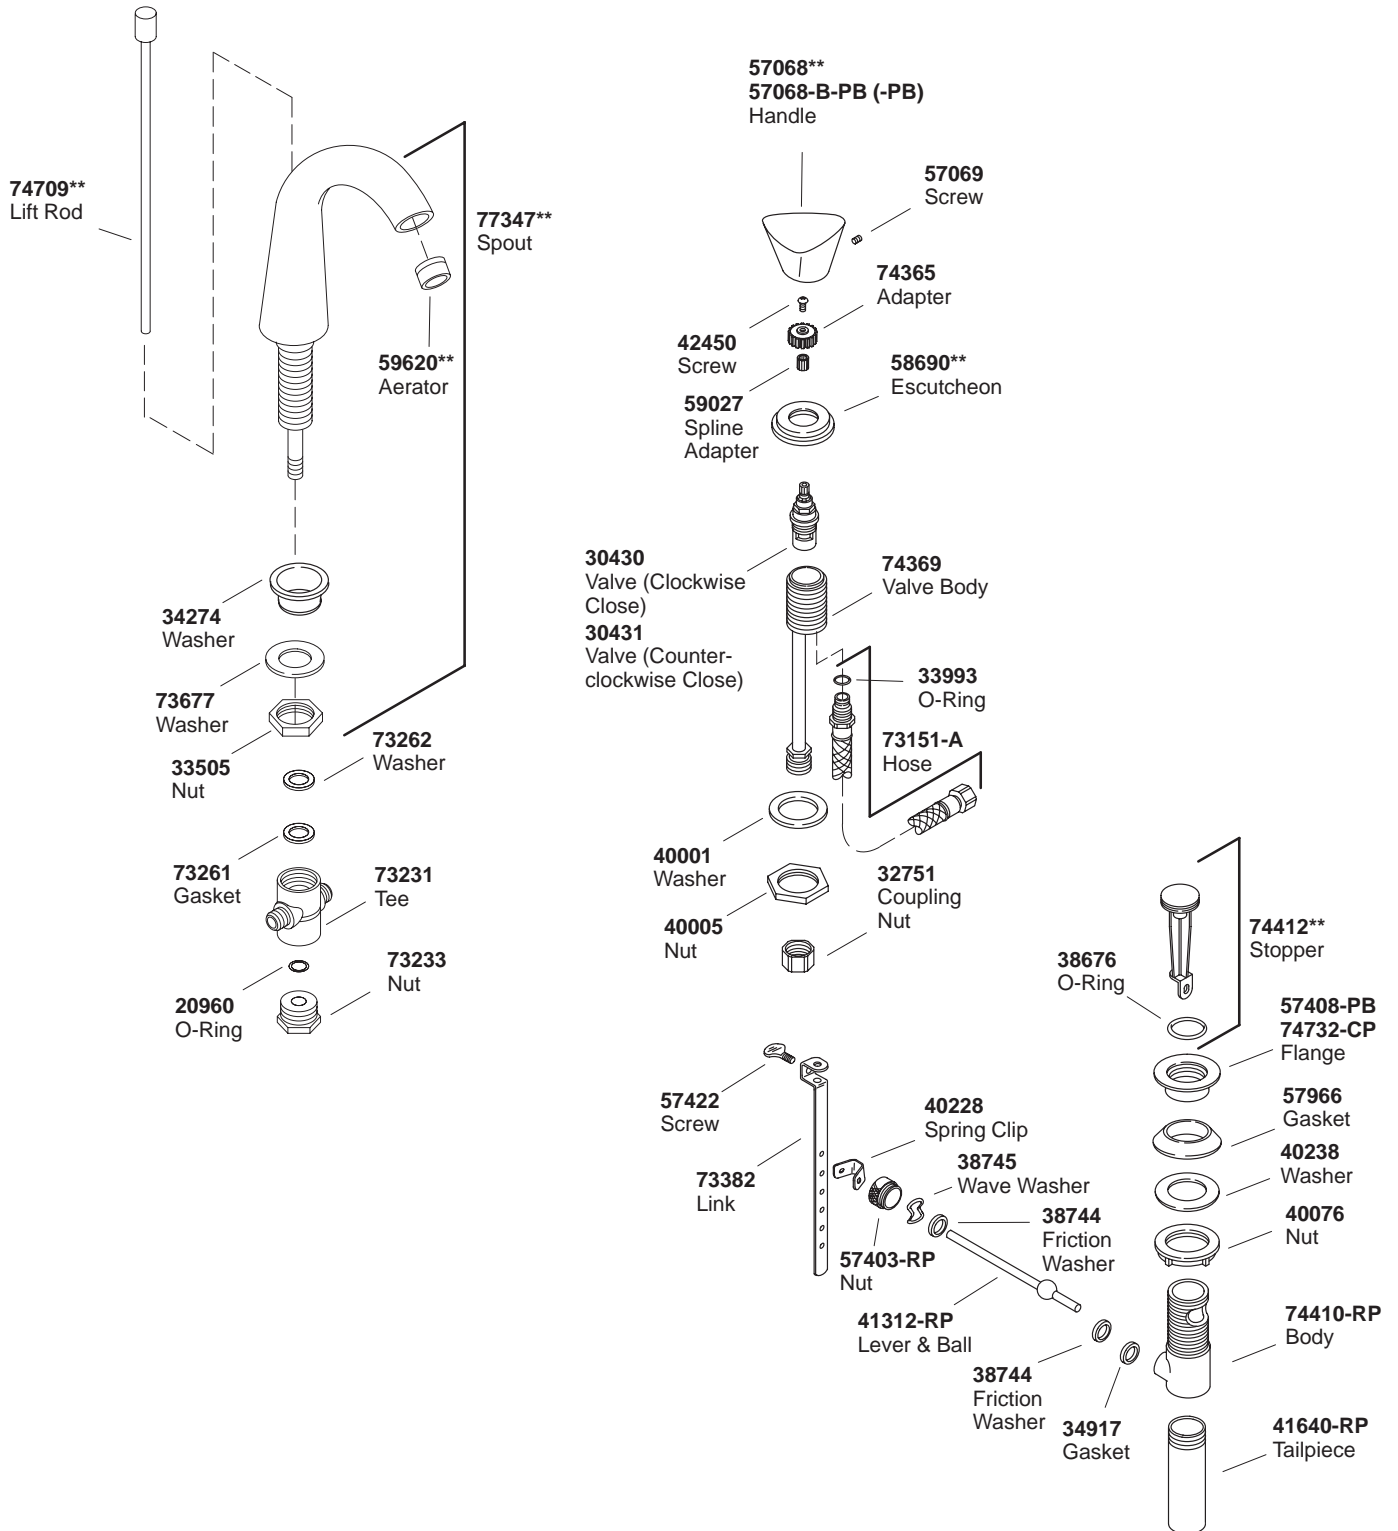

KOHLER® SERVICE PARTS

PROVENCE™ WIDESPREAD LAVATORY FAUCET

K#	Botha Handle	High Arch Spout
K-14518-1-**-AA	X	X

**Finish/color code must be specified when ordering.