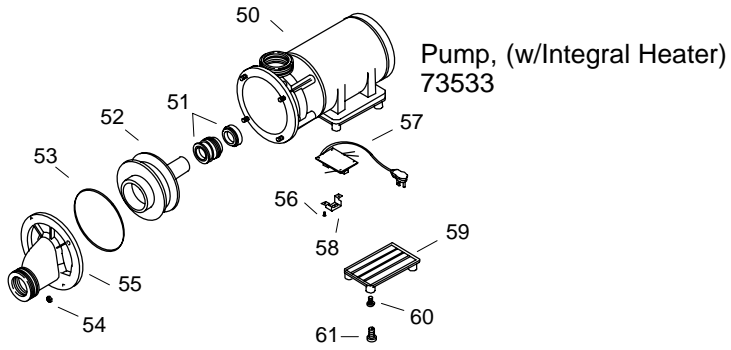

**Finish/color code must be specified when ordering.

SERVICE PARTS

ITEM	PART NO.	DESCRIPTION
1	65226**	Plug
2	65054-S	Screw
	65054-1E	Screw (9697-PB)
3	67999**	Cover (Colored Finishes)
	65061**	Cover (Metal Finishes)
4	65355	Spacer
5	65036	Flange
6	65886	Gasket
7	73518	Plug
8	93685	Housing
9		Available in Service Kit Only
10	94255	Elbow
11		Available in Service Kit Only
12	61249	Coupling
13	60979-A	Nut
14	93709	Connector
15	94821	O-Ring
16	60848	Connector
17	60979	Nut
18	60797	Tee
19		Available in Service Kit Only
20		Available in Service Kit Only
21	61425	Reducer
22	67081	Tie
23	91431	Clamp
24	61563	Tee
25	60565	Tee
26	61536	Elbow
27	69228	Elbow
28	91967	Check Valve
29	67889	Housing
30	67885	Gasket
31	67429	Flange
32	60561	Reducer
33		Available in Service Kit Only
34	67665	Plug
35	65157	Nut
36	73521	Wire
37	73513	Housing
38	73584	Switch
39	93766**	Cover
40	60703	Tube
41	65156**	Flange
42	65451	O-Ring
43		Available in Service Kit Only
44		Available in Service Kit Only
45	95574	Fastener
46		Available in Service Kit Only
47	96101-A**	End Panel (1350)
	96101-B**	End Panel (1351)
48	90993	Screw
49	95518	Wrench
50	73534	Motor
51	60985	Seal
52	73555	Impeller
53	73558	O-Ring
54	73559	Nut
55	73552	Cover
56	21998	Screw
57	95894	Circuit Board
58	74705	Barrier
59	73569	Base
60	94812	Screw
61	73515-B	Isolation Mount
62	95517	Clip
63	73508-B	Base
64	73559	Nut
65	73552	Cover
66	73558	O-Ring
67	73529	Impeller
68	60912	Pump Shim
69	60985	Seal
70		Available in Service Kit Only
71	93003	Strain Relief
72	93000	Cord

SERVICE PARTS

ITEM	PART NO.	DESCRIPTION
73	92146	Timer
74		Available in Service Kit Only
75	92145	Switch
76		Available in Service Kit Only
77		Available in Service Kit Only
78		Available in Service Kit Only
79	30739	Jet Tool
80	67594	O-Ring
81		Available in Service Kit Only
82	60394-P	Silicone Lube Packet
83	95888	Support
84	95889-L	Brace
85	95889-R	Brace
86	64163	Screw
87	67095	Washer
88	90153	Locknut
89	69430	Screw

**Finish/color code must be specified when ordering.