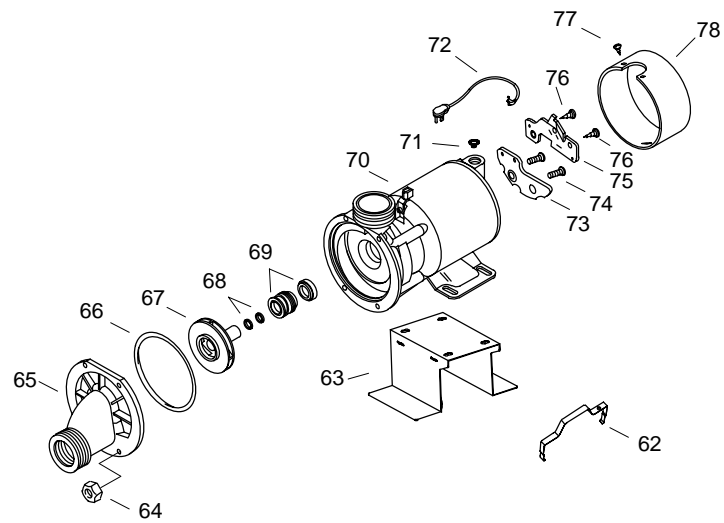

**Finish/color code must be specified when ordering.

SERVICE PARTS

ITEM	PART NO.	DESCRIPTION
1	65226**	Plug
2	65054-S	Screw
	65054-1E	Screw (9697-PB)
3	67999**	Cover (Colored Finishes)
	65061**	Cover (Metal Finishes)
4	65355	Spacer
5	65036	Flange
6	65886	Gasket
7	73518	Plug
8	93685	Housing
9		Available in Service Kit Only
10	94255	Elbow
11		Available in Service Kit Only
12	61249	Coupling
13	60979-A	Nut
14	93709	Connector
15	94821	O-Ring
16	60848	Connector
17	60979	Nut
18	60797	Tee
19		Available in Service Kit Only
20		Available in Service Kit Only
21	61425	Reducer
22	67081	Tie
23	91431	Clamp
24	61563	Tee
25	60565	Tee
26	61536	Elbow
27	69228	Elbow
28	91967	Check Valve
29	67889	Housing
30	67885	Gasket
31	67429	Flange
32	60561	Reducer
33		Available in Service Kit Only
34	67665	Plug
35	65157	Nut
36	73521	Wire
37	73513	Housing
38	73584	Switch
39	93766**	Cover
40	60703	Tube
41	65156**	Flange
42	65451	O-Ring
43		Available in Service Kit Only
44		Available in Service Kit Only
45	95574	Fastener
46		Available in Service Kit Only
47	96101-A**	End Panel (1350)
	96101-B**	End Panel (1351)
48	90993	Screw
49	95518	Wrench
50	73534	Motor
51	60985	Seal
52	73555	Impeller
53	73558	O-Ring
54	73559	Nut
55	73552	Cover
56	21998	Screw
57	95894	Circuit Board
58	74705	Barrier
59	73569	Base
60	94812	Screw
61	73515-B	Isolation Mount
62	95517	Clip
63	73508-B	Base
64	73559	Nut
65	73552	Cover
66	73558	O-Ring
67	73529	Impeller
68	60912	Pump Shim
69	60985	Seal
70		Available in Service Kit Only
71	93003	Strain Relief
72	93000	Cord

SERVICE PARTS

ITEM	PART NO.	DESCRIPTION
73	92146	Timer
74		Available in Service Kit Only
75	92145	Switch
76		Available in Service Kit Only
77		Available in Service Kit Only
78		Available in Service Kit Only
79	30739	Jet Tool
80	67594	O-Ring
81		Available in Service Kit Only
82	60394-P	Silicone Lube Packet
83	95888	Support
84	95889-L	Brace
85	95889-R	Brace
86	64163	Screw
87	67095	Washer
88	90153	Locknut
89	69430	Screw

**Finish/color code must be specified when ordering.