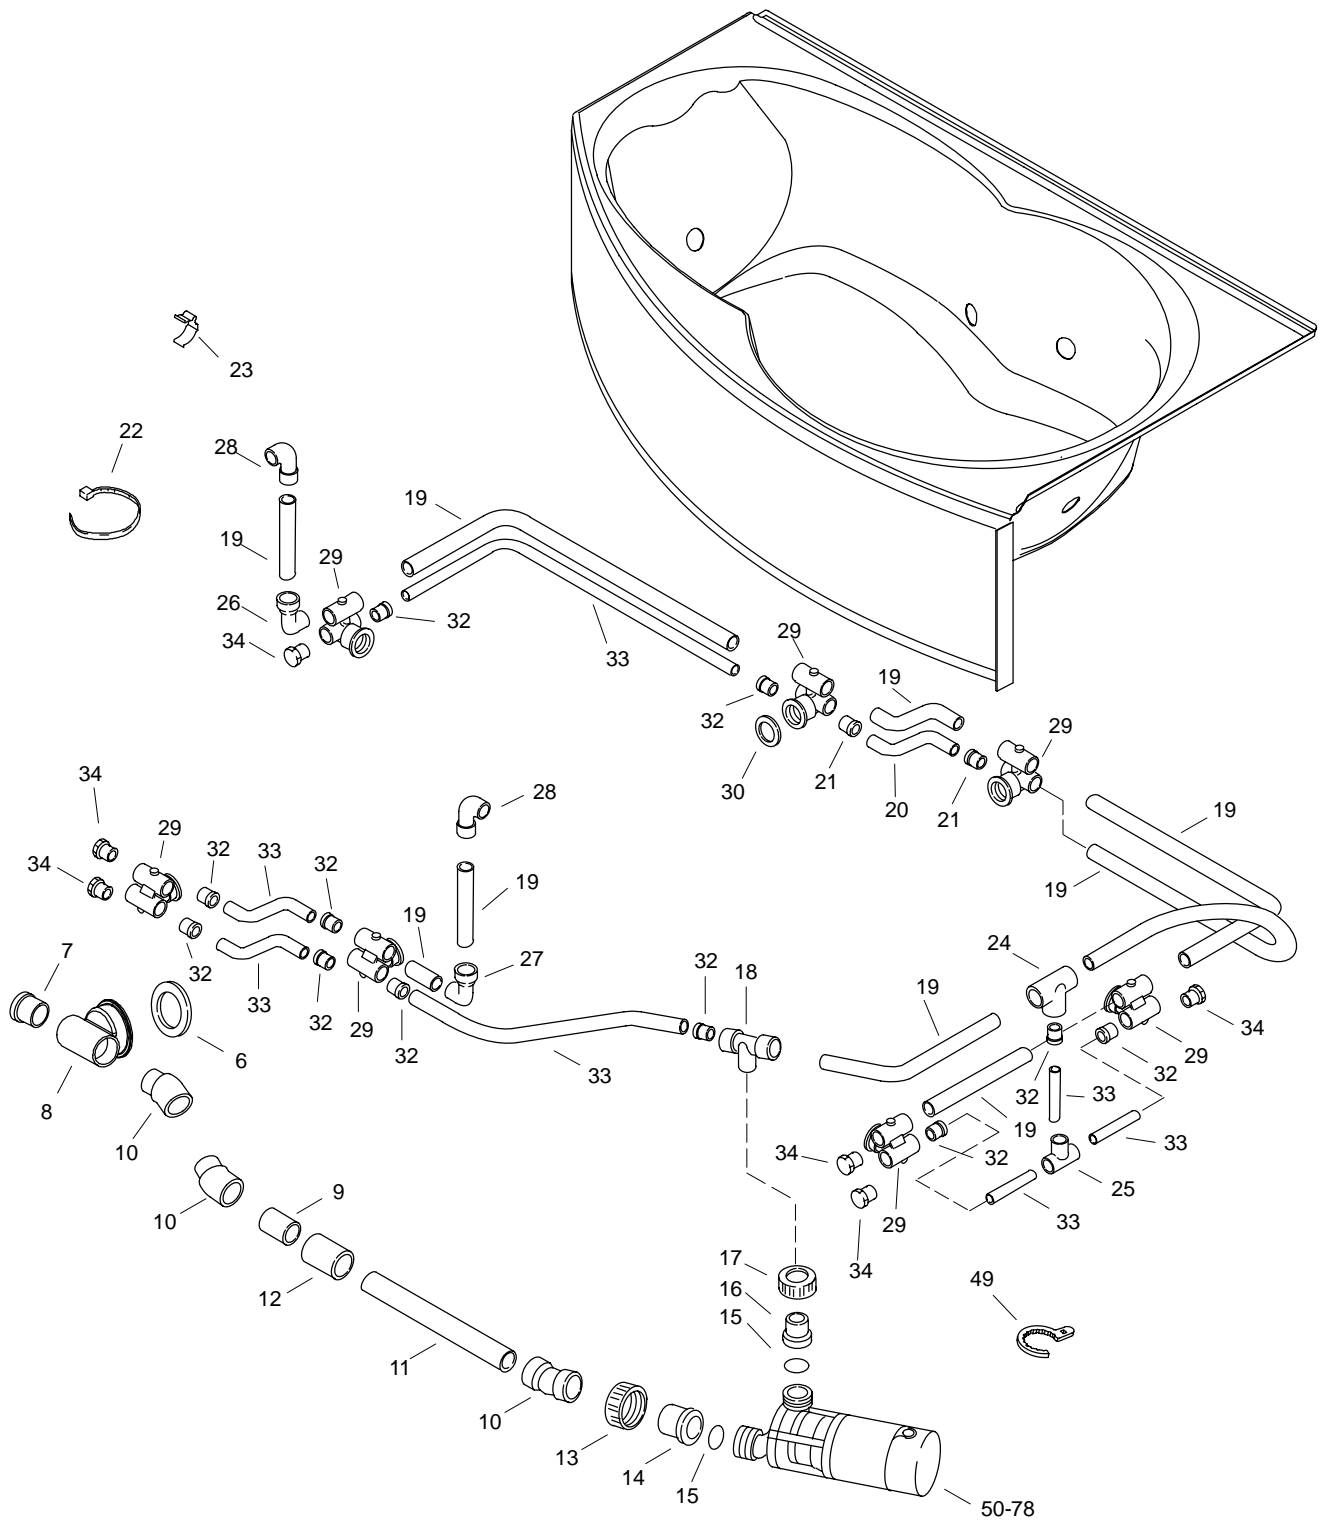

**Finish/color code must be specified when ordering.