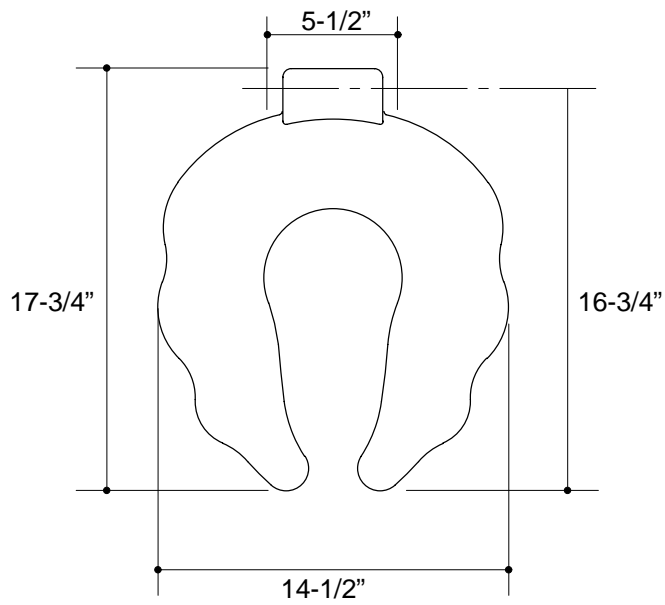

FEATURES

- Round open front
- Solid plastic
- With smaller opening
- Scalloped side handles for comfort and support of young children
- Less cover
- Includes an anti-microbial agent formed into the plastic which inhibits the growth of bacteria and germs on the toilet seat

PRODUCT SPECIFICATION:

The toilet seat shall be round open front with smaller opening and scalloped side handles for comfort and support of young children. Toilet seat shall be made of solid plastic. Toilet seat shall be less cover. Toilet seat shall include an anti-microbial agent which inhibits the growth of bacteria and germs. Toilet seat shall be Kohler Model K-4686-A_____.