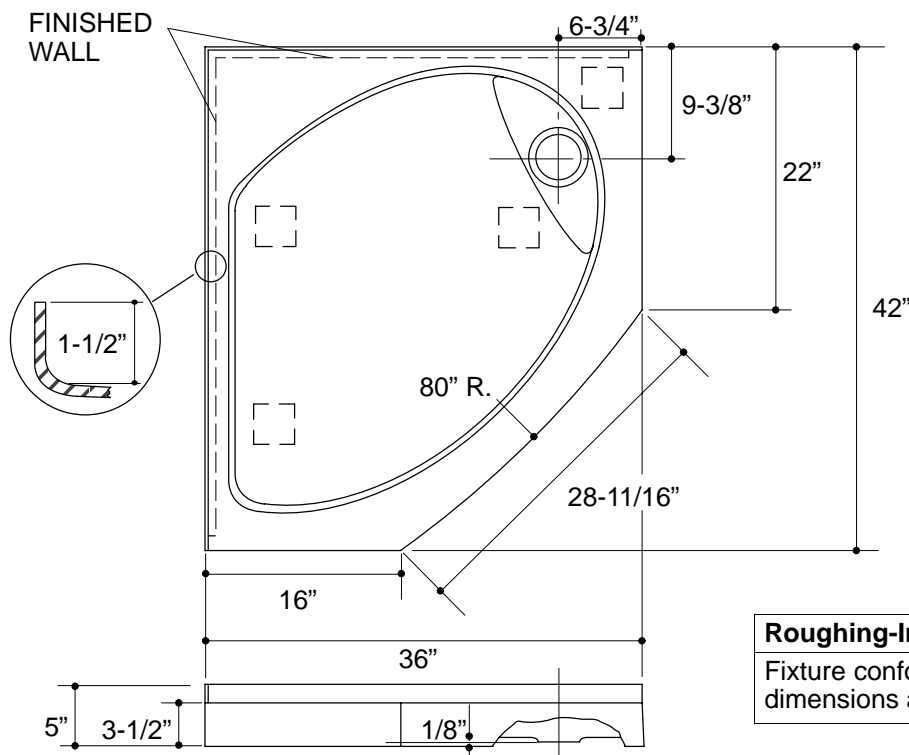

## K-9563, K-9564 SYMBIO™ 36" X 42" ACRYLIC NEO-ANGLE RECEPTOR

### Ordering Information

Applicable product:		
Left corner to wall	K-9563	shown
Right corner to wall	K-9564	not shown
Accessories/hardware:		
Drain	K-9134	recommended
Focal shower enclosure	K-701633	optional

### Product Information

Fixture:	
Weight:	35 lbs.
Drain Outlet:	3-3/8" D.
Configuration:	1-piece

#### Roughing-In Notes

Fixture conforms to ANSI Standard Z124.2. All dimensions are nominal.

**K-9563, K-9564** Symbio™ 36" x 42" Receptor  
115733-1- BA (-)

**KOHLER®**