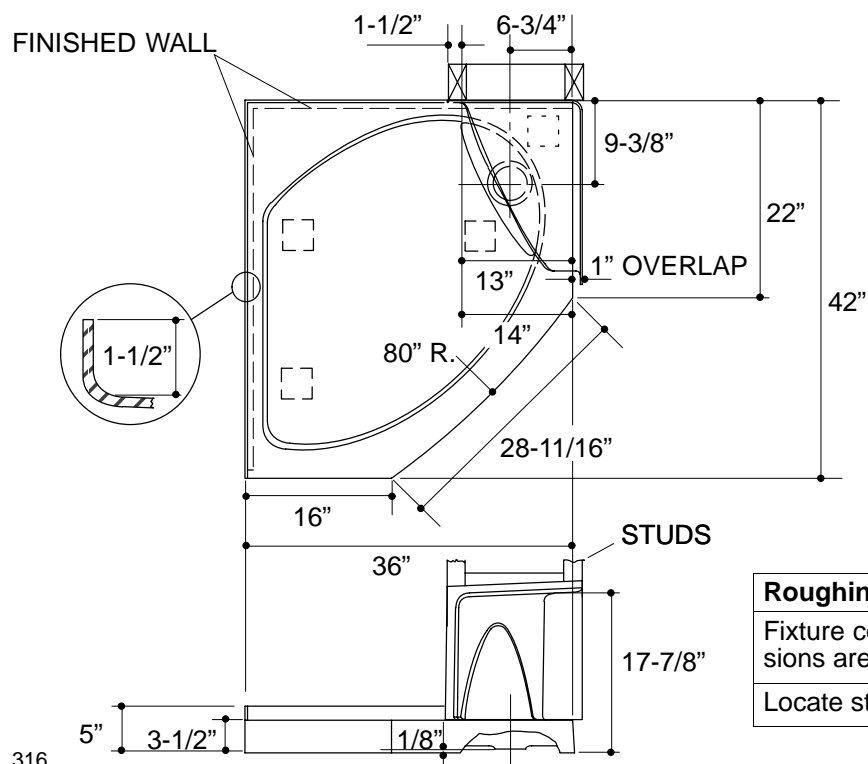

### Ordering Information

Applicable product:		
Left corner to wall	K-9561	shown
Right corner to wall	K-9562	not shown
Accessories/hardware:		
Drain	K-9134	recommended
Focal shower enclosure (for K-9561)	K-701639	recommended
Focal shower enclosure (for K-9562)	K-701640	recommended

### Product Information

Fixture:	
Weight:	45 lbs.
Drain Outlet:	3-3/8" D.
Configuration:	2-piece

### Installation Notes

Refer to installation instructions included with fixture before beginning installation.

#### Roughing-In Notes

Fixture conforms to ANSI Standard Z124.2. All dimensions are nominal.

Locate studs behind bench nailing-in flanges.

316