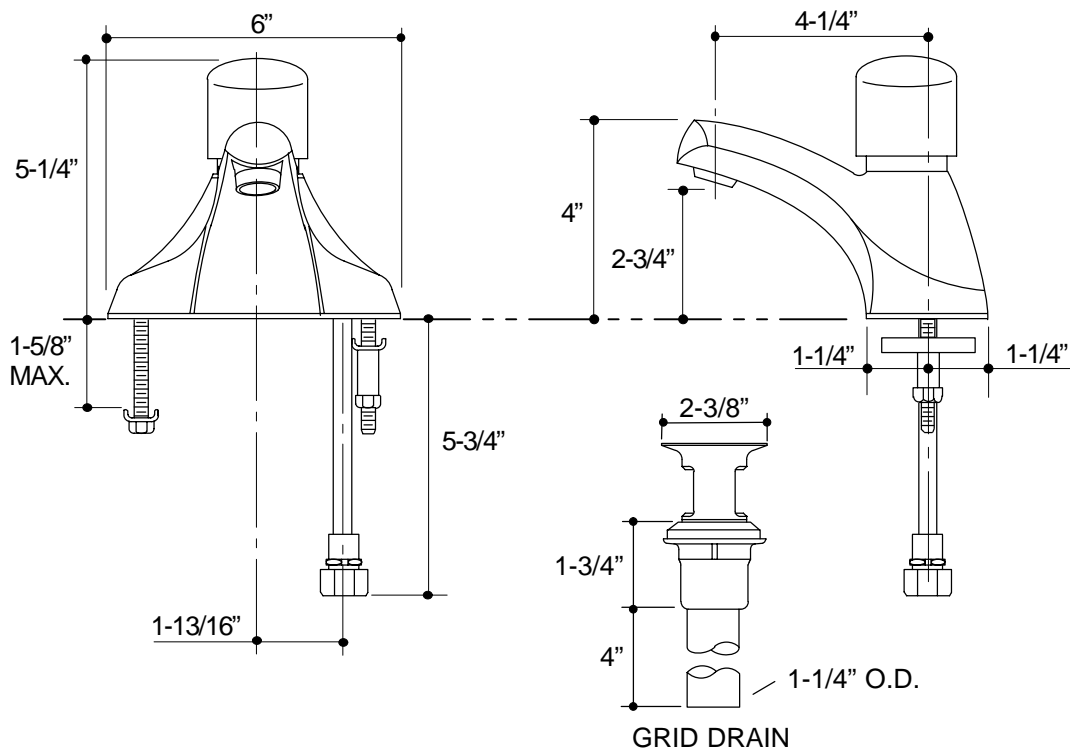

Ordering Information

Applicable battery-powered faucet:	
Electronic metering faucet	K-7499
ADA Electronic metering faucet is ADA compliant	

Accessories/hardware:		
Grid drain	K-7715	recommended
Thermostatic Mixing Valve	K-13601	recommended

14

K-7499 Intrepid™ Electronic Metering Faucet
115736-1-BA (A)

KOHLER®

NOTES: