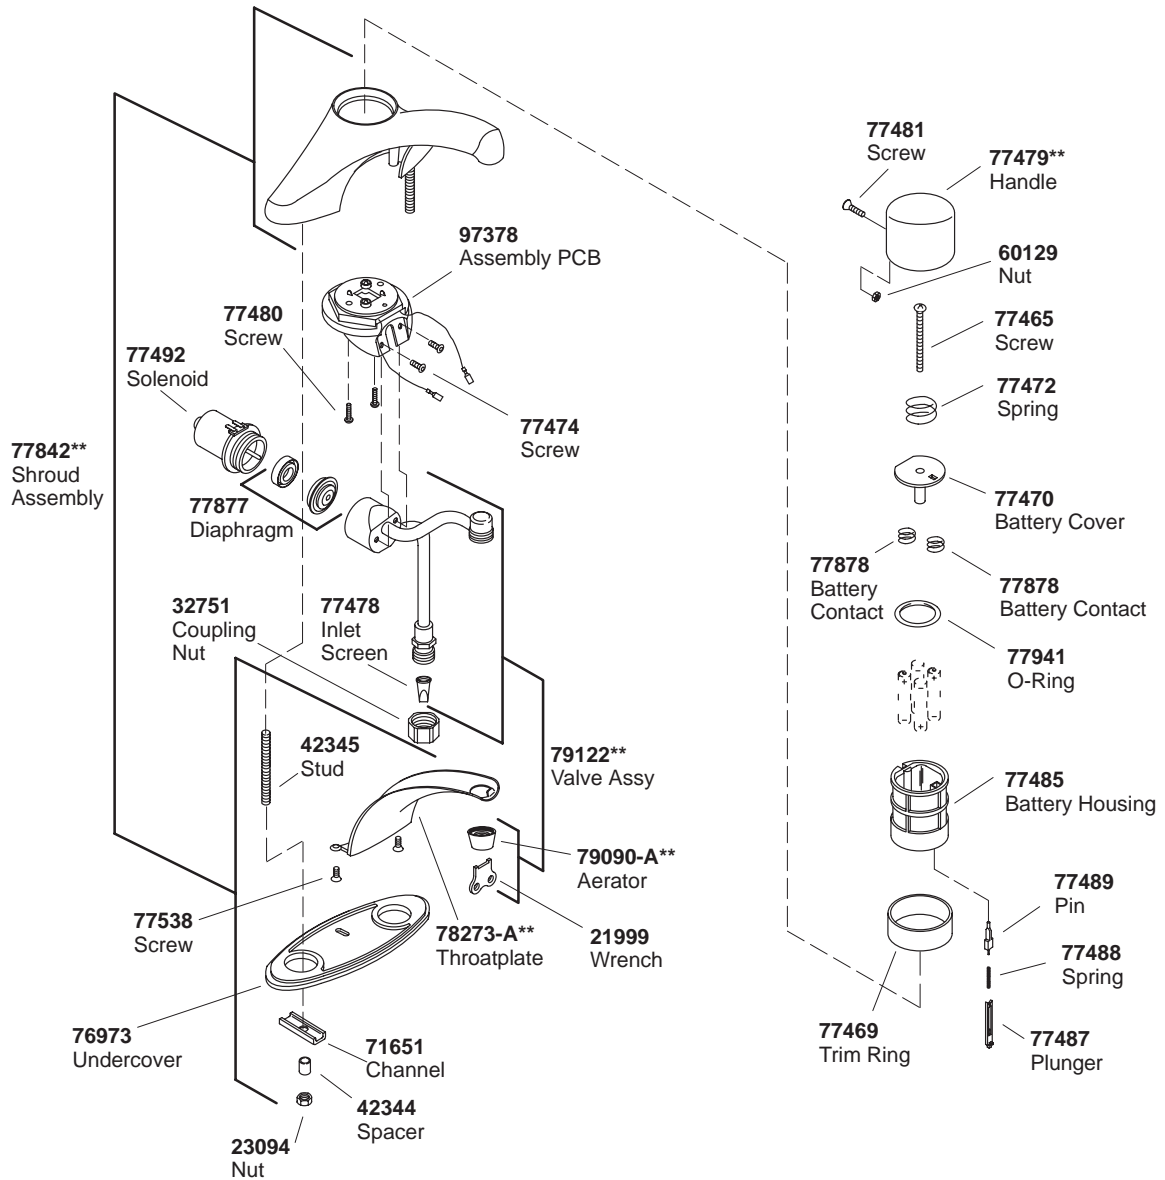

# KOHLER® SERVICE PARTS

## INTREPID™ ELECTRONIC METERING FAUCET

K#
K-7499-**-AA/BA

\*\*Finish/color code must be specified when ordering.