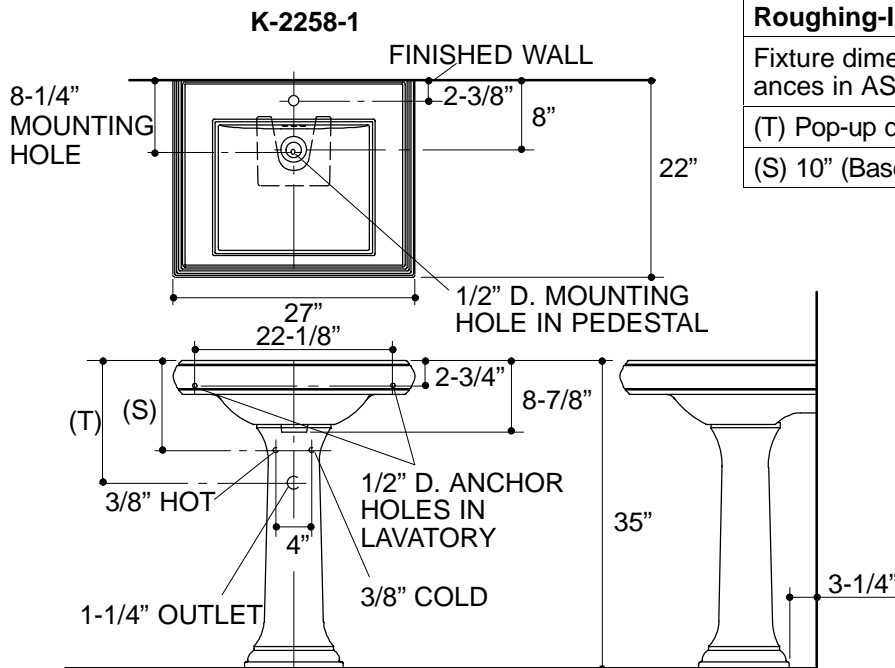

Ordering Information

Applicable product:		
Single-hole lavatory	K-2258-1	shown
4" centers lavatory	K-2258-4	not shown
8" centers lavatory	K-2258-8	not shown
Accessories/hardware		
Lavatory supplies, 3/8"	K-7605-P	recommended

Product Information

Fixture*:		basin area	water depth
Lavatory		18" x 15"	5-3/8"
Outlet	1-3/4" D.		
* Approximate measurements for comparison only.			

Holes	K-2258-1	K-2258-4	K-2258-8
Spout	1-3/8" D.	1-3/16" D.	1-3/16" D.
Faucet		1-3/16" D.	1-7/16" D.

Included Components:	
Lavatory basin, single-hole	K-2259-1
Lavatory basin, 4" centers	K-2259-4
Lavatory basin, 8" centers	K-2259-8
Pedestal	K-2267
Rubber pads	63069
Lavatory accessory pack	52204

Installation Notes

Refer to installation instructions included with fixture before beginning installation.

Roughing-In Notes

Fixture dimensions are nominal and conform to tolerances in ASME/ANSI Standard A112.19.9M.

(T) Pop-up drain 14-1/2", grid drain 13-5/8".