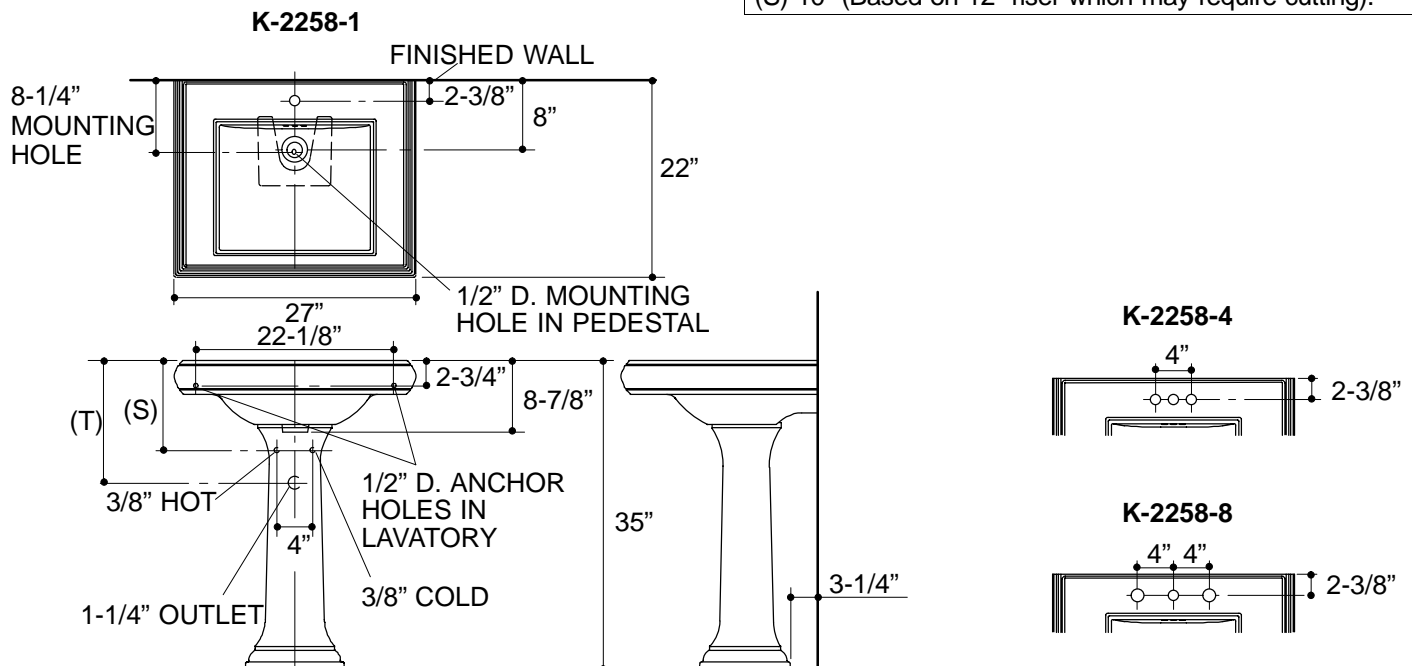

FEATURES

- 27" x 22" x 35"
- Fireclay
- Pedestal lavatory with classic design
- Single-hole (K-2258-1), 4" centers (K-2258-4), or 8" centers (K-2258-8) drilling

CODES/STANDARDS APPLICABLE

Specified model meets or exceeds the following:

Recommended Accessories			
K-7605-P	Lavatory supplies 3/8" (pair)	<input type="checkbox"/> CP	<input type="checkbox"/> Other _____

PRODUCT SPECIFICATION:

The pedestal lavatory shall be 27" in length, 22" in width, and 35" in height. Pedestal lavatory shall be made of fireclay. Pedestal lavatory shall be classic design. Pedestal lavatory shall have single-hole (K-2258-1), 4" centers (K-2258-4), or 8" centers (K-2258-8) drilling. Pedestal lavatory shall be Kohler Model K-2258-_____-_____.

PRODUCT INFORMATION

Fixture*:		basin area	water depth
Lavatory		18" x 15"	5-3/8"
Outlet	1-3/4" D.		
* Approximate measurements for comparison only.			

Holes	K-2258-1	K-2258-4	K-2258-8
Spout	1-3/8" D.	1-3/16" D.	1-3/16" D.
Faucet		1-3/16" D.	1-7/16" D.

(T) Pop-up drain 14-1/2", grid drain 13-5/8".

(S) 10" (Based on 12" riser which may require cutting).

.75<116

PRODUCT DIAGRAM