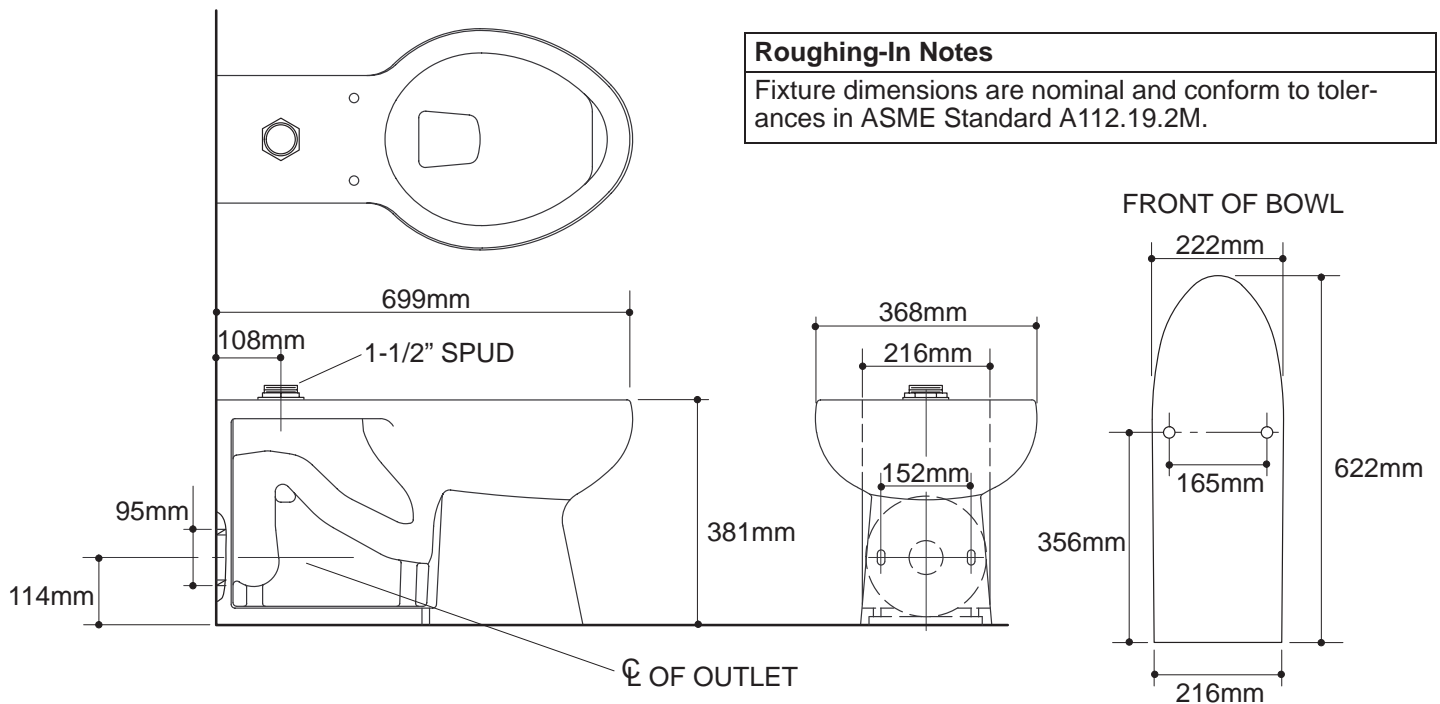

Ordering Information

Accessories/hardware:		
Seat	K-4670-C	recommended
Seat (with anti-microbial agent)	K-4670-CA	recommended
Floor bolts (pr.)	21401	recommended

Product Information

Fixture:	
Configuration	Top spud, elongated
Litres per flush	6 litres*
Spud size	1-1/2"
Passageway	60mm
Water area	279 x 241mm
Water depth from rim	133mm
Seat post hole centers	140mm
* Designed to flush with 6 litres of water when installed with a 6 lpf valve.	
Included Components:	
Spud	18357
Bolt caps (pr.)	52048
Floor screws (pr.)	21402
Flush valve requirements: Refer to manufacturer and local codes.	

1.25>116

K-4386 Anglesey™ Toilet
115750-1M-BA (-)