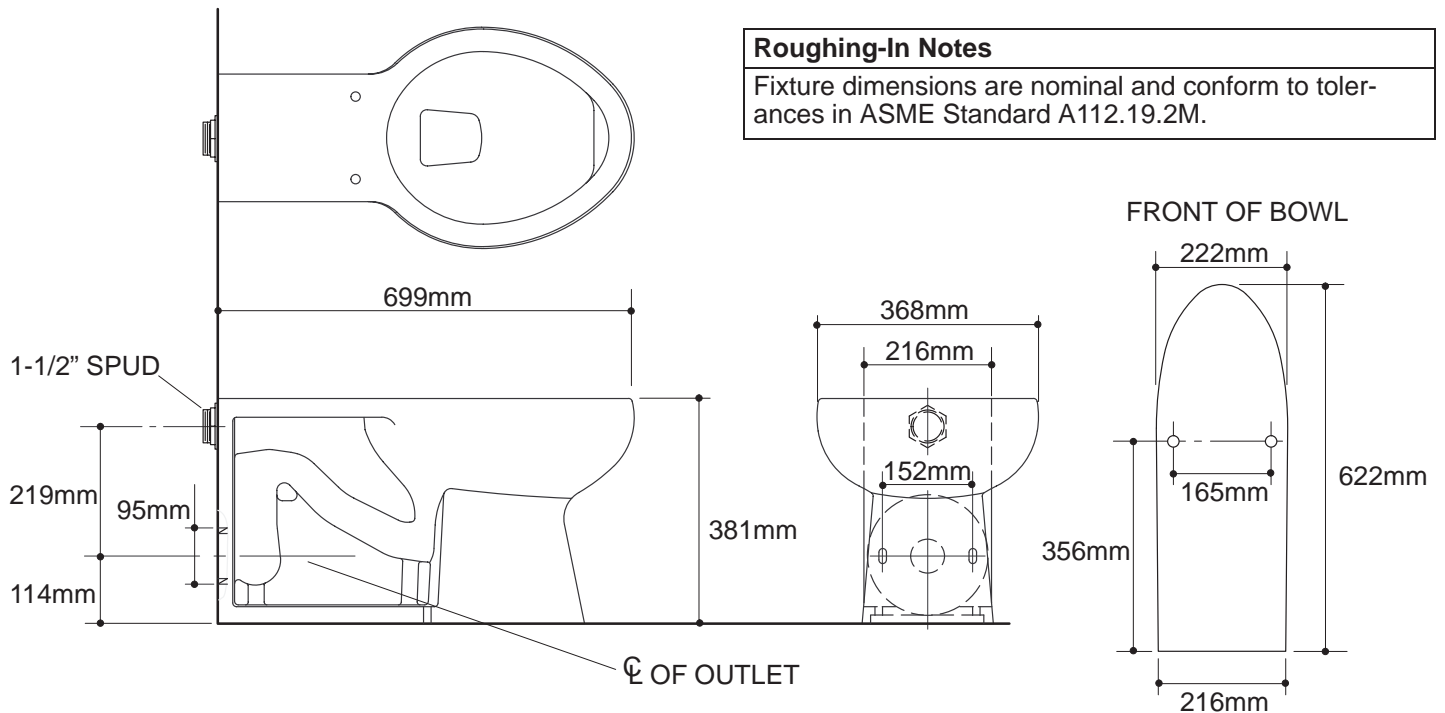

Ordering Information

Accessories/hardware:		
Seat	K-4670-C	recommended
Seat (with anti-microbial agent)	K-4670-CA	recommended
Floor bolts (pr.)	21401	recommended

Product Information

Fixture:	
Configuration	Rear spud, elongated
Litres per flush	6 litres*
Spud size	1-1/2"
Passageway	60mm
Water area	279 x 241mm
Water depth from rim	133mm
Seat post hole centers	140mm
* Designed to flush with 6 litres of water when installed with a 6 lpf valve.	
Included Components:	
Spud	18357
Bolt caps (pr.)	52048
Floor screws (pr.)	21402
Flush valve requirements: Refer to manufacturer and local codes.	

1.25>116

K-4396 Anglesey™ Toilet
 115752-1M-BA (-)