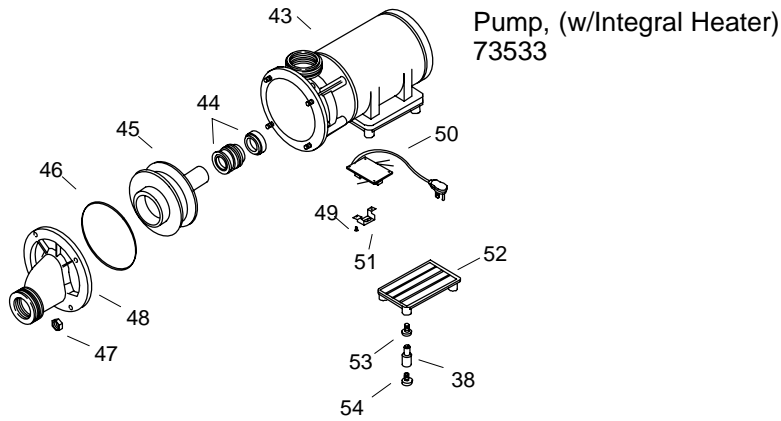

KOHLER® SERVICE PARTS

MEMOIRS™ ACRYLIC WHIRLPOOL

K#	w/Heater	Pump	Bracket/Base	Switch	Jet Trim
K-1418-H-**-AA	In Pump	73533	73569	73584	
K-1418-MV-**-AA	N/A	73524	73508-D	90105	
K-9698-**-BA					Jet Trim Only

****Finish/color code must be specified when ordering.**

**Finish/color code must be specified when ordering.

SERVICE PARTS

ITEM	PART NO.	DESCRIPTION
1	65226**	Suction Cover Plug
2	65054-S	Screw
	65054-1E	Screw (9698-PB)
3	67999**	Cover (Colored Finishes)
	65061**	Cover (Metal Finishes)
4	65355	Suction Spacer
5	65036	Suction Flange
6	93766**	Cover
7		Available in Service Kit Only
8	73588	Keypad
9	73513	Housing
10	73521	Wire
11	65157	Nut
12	60561	Reducer
13		Available In Service Kit Only
14	67889	Jet Housing
15	67665	Plug
16	65885	Gasket
17		Available in Service Kit Only
18	67081	Cable
19	95518	Wrench
20	91431	Clamp
21	61536	Elbow
22	61563	Tee
23	91967	Check Valve
24	94256	Elbow
25	60797	Tee
26	60848	Connector
27	60979	Slip Nut
28	94821	O-Ring
29	93709	Connector
30	60979-A	Nut
31		Available in Service Kit Only
32	61213	Ell
33	61249	Coupling
34		Available in Service Kit Only
35	65886	Gasket
36	73518	Plug
37	93685	Housing
38	73504	Adapter
39	60703	Tubing
40	65156**	Flange
41	65451	O-Ring
42		Available in Service Kit Only
43	73534	Motor
44	60985	Seal
45	73555	Impeller
46	73558	O-Ring
47	73559	Nut
48	73552	Cover
49	21998	Screw
50	95894	Circuit Board
51	74705	Barrier
52	73569	Base
53	94812	Screw
54	73515-A	Mount
55	95517	Clip
56	73508-D	Bracket
57	73529	Impeller
58	60912	Pump Shim
59		Available in Service Kit Only
60	93003	Strain Relief
61	93000	Cord
62	92146	Timer
63		Available in Service Kit Only
64	92145	Switch
65		Available in Service Kit Only
66		Available in Service Kit Only
67		Available in Service Kit Only
68	67429	Flange
69	30739	Jet Tool
70	67594	O-Ring
71		Available in Service Kit Only
72	60394-P	Lubricant Packet