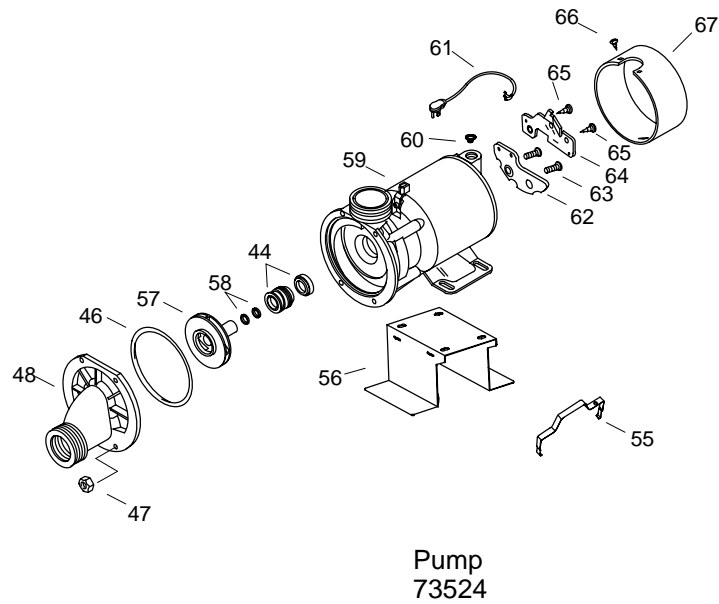

**Finish/color code must be specified when ordering.

SERVICE PARTS

ITEM	PART NO.	DESCRIPTION
1	65226**	Suction Cover Plug
2	65054-S	Screw
	65054-1E	Screw (9698-PB)
3	67999**	Cover (Colored Finishes)
	65061**	Cover (Metal Finishes)
4	65355	Suction Spacer
5	65036	Suction Flange
6	93766**	Cover
7		Available in Service Kit Only
8	73588	Keypad
9	73513	Housing
10	73521	Wire
11	65157	Nut
12	60561	Reducer
13		Available In Service Kit Only
14	67889	Jet Housing
15	67665	Plug
16	65885	Gasket
17		Available in Service Kit Only
18	67081	Cable
19	95518	Wrench
20	91431	Clamp
21	61536	Elbow
22	61563	Tee
23	91967	Check Valve
24	94256	Elbow
25	60797	Tee
26	60848	Connector
27	60979	Slip Nut
28	94821	O-Ring
29	93709	Connector
30	60979-A	Nut
31		Available in Service Kit Only
32	61213	Ell
33	61249	Coupling
34		Available in Service Kit Only
35	65886	Gasket
36	73518	Plug
37	93685	Housing
38	73504	Adapter
39	60703	Tubing
40	65156**	Flange
41	65451	O-Ring
42		Available in Service Kit Only
43	73534	Motor
44	60985	Seal
45	73555	Impeller
46	73558	O-Ring
47	73559	Nut
48	73552	Cover
49	21998	Screw
50	95894	Circuit Board
51	74705	Barrier
52	73569	Base
53	94812	Screw
54	73515-A	Mount
55	95517	Clip
56	73508-D	Bracket
57	73529	Impeller
58	60912	Pump Shim
59		Available in Service Kit Only
60	93003	Strain Relief
61	93000	Cord
62	92146	Timer
63		Available in Service Kit Only
64	92145	Switch
65		Available in Service Kit Only
66		Available in Service Kit Only
67		Available in Service Kit Only
68	67429	Flange
69	30739	Jet Tool
70	67594	O-Ring
71		Available in Service Kit Only
72	60394-P	Lubricant Packet

SERVICE KITS

PART NO.	ITEM	QTY.	DESCRIPTION
94853			1-1/2" Tube Kit
	34	1 ea.	Tube
		2 ea.	Coupling
94890			1-1/2" Suction Tube Kit
	31	1 ea.	Tube
		1 ea.	Elbow
93838			1" Tube Kit
	17	1 ea.	Tube
		2 ea.	Coupling
93836			1/2" Tube Kit
	13	1 ea.	Tube
		2 ea.	Coupling
90105**			Air Switch
	41	1 ea.	O-Ring
	42	1 ea.	Air Switch
73533			Pump (w/Integral Heater)
	43	1 ea.	Motor
	44	1 ea.	Seal
	45	1 ea.	Impeller
	46	1 ea.	O-Ring
	47	4 ea.	Nut
	48	1 ea.	Cover
	49	4 ea.	Screw
	50	1 ea.	Circuit Board
	51	1 ea.	Barrier
	52	1 ea.	Base
	53	4 ea.	Screw
73525			Motor/Control
	59	1 ea.	Motor
	60	1 ea.	Strain Relief
	61	1 ea.	Cord
	62	1 ea.	Timer
	63	2 ea.	Screw
	64	1 ea.	Switch
	65	2 ea.	Screw
	66	1 ea.	Screw
	67	1 ea.	End Cap
73524			Pump
	44	1 ea.	Seal
	46	1 ea.	O-Ring
	47	4 ea.	Nut
	48	1 ea.	Cover
	57	1 ea.	Impeller
	58	1 ea.	Pump Shim
	59	1 ea.	Motor
	60	1 ea.	Strain Relief
	61	1 ea.	Cord
	62	1 ea.	Timer
	63	2 ea.	Screw
	64	1 ea.	Switch
	65	2 ea.	Screw
	66	1 ea.	Screw
	67	1 ea.	End Cap
65206**			Trim Ring (Metal Finishes)
	70	1 ea.	O-Ring
	71	1 ea.	Jet
65205**			Trim Ring (Colored Finishes)
	70	1 ea.	O-Ring
	71	1 ea.	Jet
73584			Switch
	7	1 ea.	Circuit Board
	8	1 ea.	Keypad

**Finish/color code must be specified when ordering.