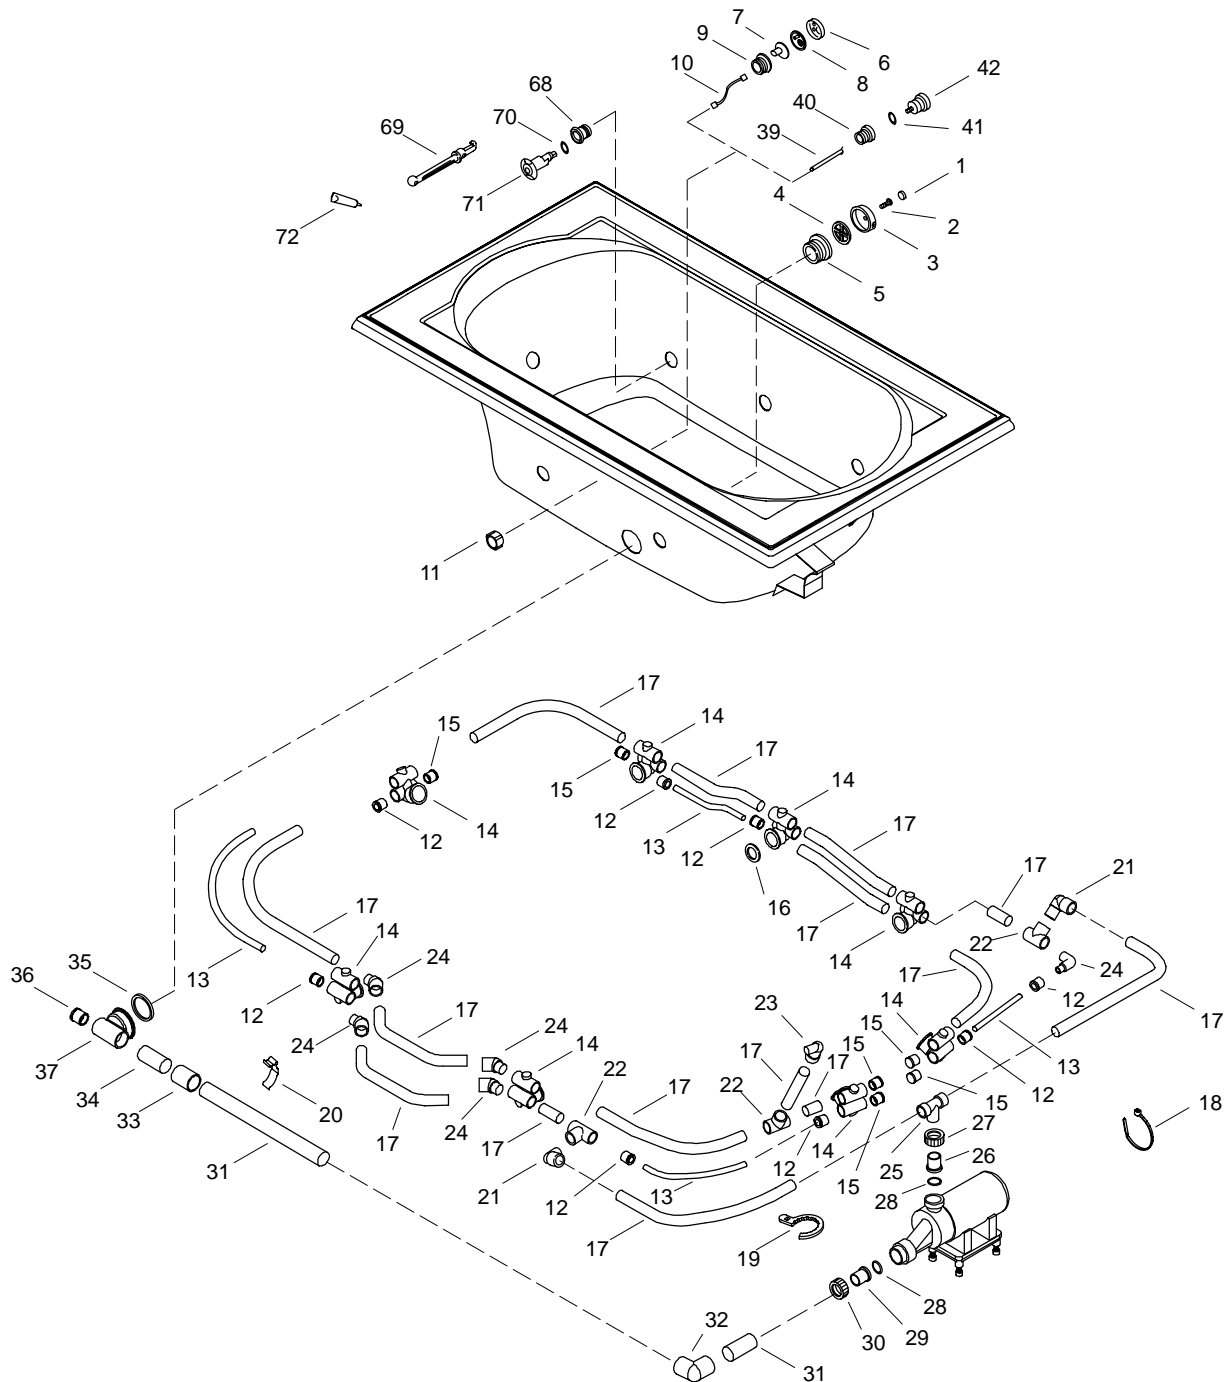

KOHLER® SERVICE PARTS

MEMOIRS™ ACRYLIC WHIRLPOOL

K#	w/Heater	Pump	Bracket/Base	Switch	Jet Trim
K-1418-H-**-AA	In Pump	73533	73569	73584	
K-1418-MV-**-AA	N/A	73524	73508-D	90105	
K-9698-**-BA					Jet Trim Only

****Finish/color code must be specified when ordering.**

**Finish/color code must be specified when ordering.

SERVICE PARTS

ITEM	PART NO.	DESCRIPTION
1	65226**	Suction Cover Plug
2	65054-S	Screw
	65054-1E	Screw (9698-PB)
3	67999**	Cover (Colored Finishes)
	65061**	Cover (Metal Finishes)
4	65355	Suction Spacer
5	65036	Suction Flange
6	93766**	Cover
7		Available in Service Kit Only
8	73588	Keypad
9	73513	Housing
10	73521	Wire
11	65157	Nut
12	60561	Reducer
13		Available In Service Kit Only
14	67889	Jet Housing
15	67665	Plug
16	65885	Gasket
17		Available in Service Kit Only
18	67081	Cable
19	95518	Wrench
20	91431	Clamp
21	61536	Elbow
22	61563	Tee
23	91967	Check Valve
24	94256	Elbow
25	60797	Tee
26	60848	Connector
27	60979	Slip Nut
28	94821	O-Ring
29	93709	Connector
30	60979-A	Nut
31		Available in Service Kit Only
32	61213	Ell
33	61249	Coupling
34		Available in Service Kit Only
35	65886	Gasket
36	73518	Plug
37	93685	Housing
38	73504	Adapter
39	60703	Tubing
40	65156**	Flange
41	65451	O-Ring
42		Available in Service Kit Only
43	73534	Motor
44	60985	Seal
45	73555	Impeller
46	73558	O-Ring
47	73559	Nut
48	73552	Cover
49	21998	Screw
50	95894	Circuit Board
51	74705	Barrier
52	73569	Base
53	94812	Screw
54	73515-A	Mount
55	95517	Clip
56	73508-D	Bracket
57	73529	Impeller
58	60912	Pump Shim
59		Available in Service Kit Only
60	93003	Strain Relief
61	93000	Cord
62	92146	Timer
63		Available in Service Kit Only
64	92145	Switch
65		Available in Service Kit Only
66		Available in Service Kit Only
67		Available in Service Kit Only
68	67429	Flange
69	30739	Jet Tool
70	67594	O-Ring
71		Available in Service Kit Only
72	60394-P	Lubricant Packet