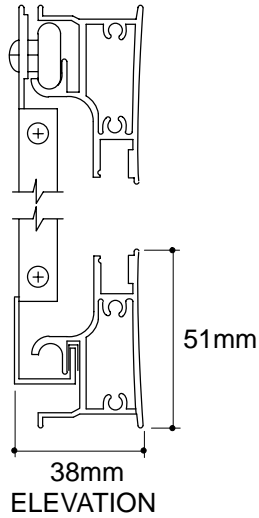

**Ordering Information**

Applicable product:
Reference models and measurements below.

**Installation Notes**

Refer to installation instructions included with fixture before beginning installation.

Roughing-In Notes		
	A	B
K-701199	1829mm	860mm
Note: Max. door opening is 470mm.		