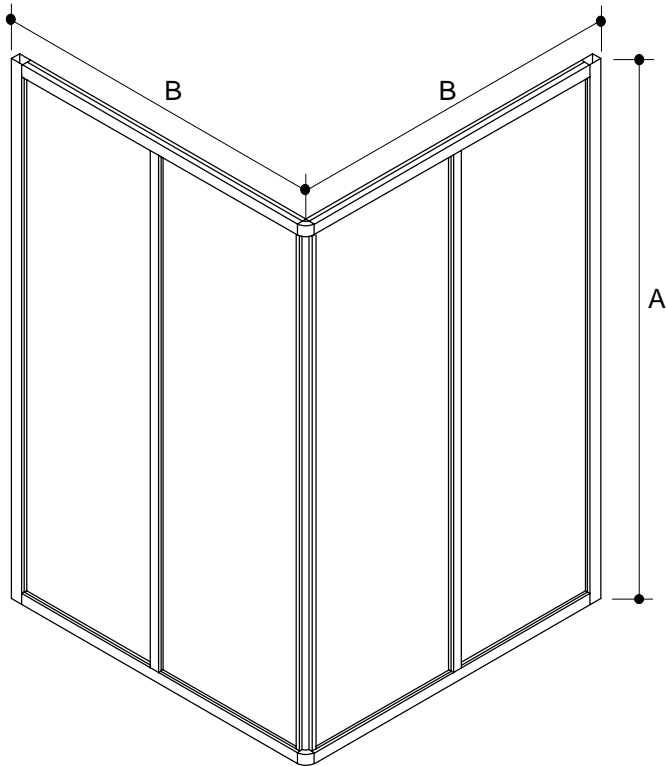

**Ordering Information**

Applicable product:
Reference models and measurements below.

**Installation Notes**

Refer to installation instructions included with fixture before beginning installation.

Roughing-In Notes		
	A	B
K-701199	1829mm	860mm
Note: Max. door opening is 470mm.		