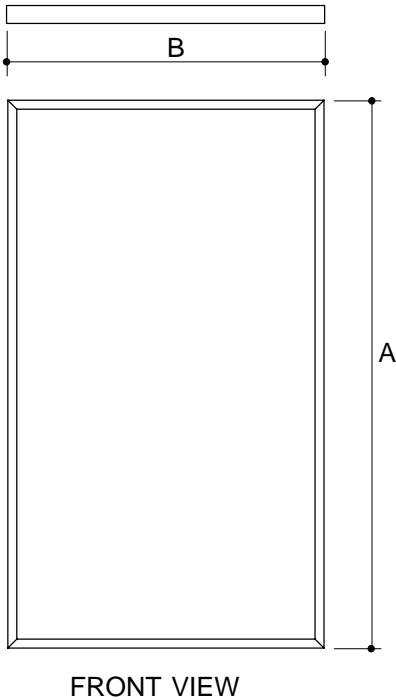

Ordering Information

Applicable product:
Reference models and measurements below.

Installation Notes

Refer to installation instructions included with fixture before beginning installation.

Roughing-In Notes			
	A	B	G (MAX.)
K-701211	1778mm	584 to 610mm	432mm
K-701212	1778mm	610 to 660mm	457mm
K-701213	1778mm	660 to 711mm	508mm
K-701214	1778mm	711 to 762mm	559mm
K-701215	1778mm	762 to 813mm	610mm
K-701216	1778mm	813 to 864mm	660mm
K-701217	1778mm	864 to 914mm	711mm
K-701221	1626mm	584 to 610mm	432mm
K-701222	1626mm	610 to 660mm	457mm
K-701223	1626mm	660 to 711mm	508mm
K-701224	1626mm	711 to 762mm	559mm
K-701225	1626mm	762 to 813mm	610mm
K-701226	1626mm	813 to 864mm	660mm
K-701227	1626mm	864 to 914mm	711mm
K-711200 Custom	1270 to 1829mm	584 to 914mm	432 to 711mm