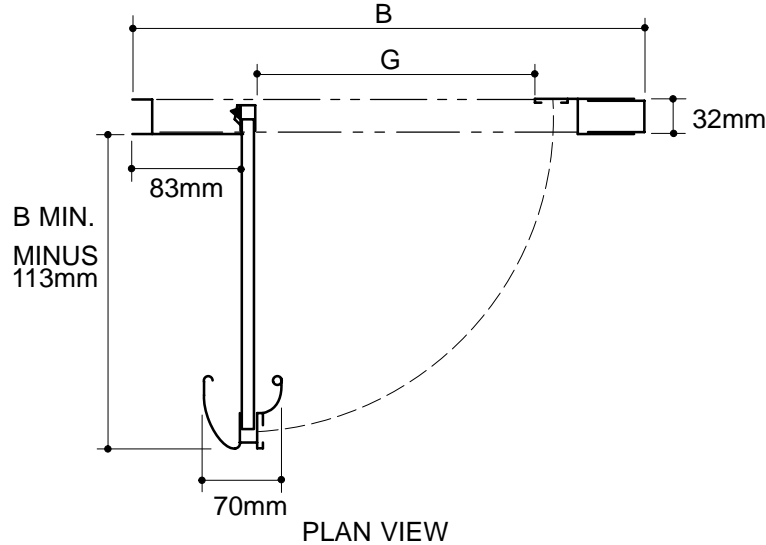

Ordering Information

Applicable product:
Reference models and measurements below.

Installation Notes

Refer to installation instructions included with fixture before beginning installation.

Roughing-In Notes			
	A	B	G (MAX.)
K-701211	1778mm	584 to 610mm	432mm
K-701212	1778mm	610 to 660mm	457mm
K-701213	1778mm	660 to 711mm	508mm
K-701214	1778mm	711 to 762mm	559mm
K-701215	1778mm	762 to 813mm	610mm
K-701216	1778mm	813 to 864mm	660mm
K-701217	1778mm	864 to 914mm	711mm
K-701221	1626mm	584 to 610mm	432mm
K-701222	1626mm	610 to 660mm	457mm
K-701223	1626mm	660 to 711mm	508mm
K-701224	1626mm	711 to 762mm	559mm
K-701225	1626mm	762 to 813mm	610mm
K-701226	1626mm	813 to 864mm	660mm
K-701227	1626mm	864 to 914mm	711mm
K-711200 Custom	1270 to 1829mm	584 to 914mm	432 to 711mm