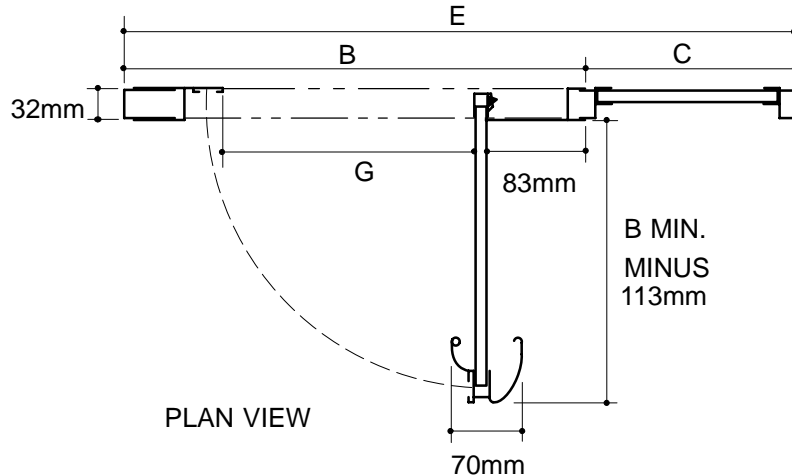

Ordering Information

Applicable product:
Reference models and measurements below.

Installation Notes

Refer to installation instructions included with fixture before beginning installation.

NOTE: PANEL MAY BE ATTACHED TO EITHER SIDE ON THE K-721200 CUSTOM DOOR. THE DOOR PIVOT WILL ALWAYS BE ATTACHED TO THE INLINE PANEL ON ALL OTHER MODELS NOTED.

Roughing-In Notes					
	A	B	C	E	G (MAX.)
K-701232	1803mm	711-762mm	203mm	914-965mm	559mm
K-701233	1803mm	762-813mm	203mm	965-1016mm	610mm
K-701234	1803mm	762-813mm	254mm	1016-1067mm	610mm
K-701235	1803mm	762-813mm	305mm	1067-1118mm	610mm
K-701236	1803mm	813-864mm	305mm	1118-1168mm	660mm
K-701237	1803mm	864-914mm	305mm	1168-1219mm	711mm
K-701238	1803mm	864-914mm	356mm	1219-1270mm	711mm
K-701239	1803mm	864-914mm	406mm	1270-1321mm	711mm
K-701240	1803mm	864-914mm	457mm	1321-1372mm	711mm
K-701241	1803mm	864-914mm	508mm	1372-1422mm	711mm
K-701242	1803mm	864-914mm	559mm	1422-1473mm	711mm
K-701243	1803mm	864-914mm	610mm	1473-1524mm	711mm
K-701247	1651mm	711-762mm	203mm	914-965mm	559mm
K-701248	1651mm	762-813mm	203mm	965-1016mm	610mm
K-701249	1651mm	762-813mm	254mm	1016-1067mm	610mm
K-701250	1651mm	762-813mm	305mm	1067-1118mm	610mm
K-701251	1651mm	813-864mm	305mm	1118-1168mm	660mm
K-701252	1651mm	864-914mm	305mm	1168-1219mm	711mm
K-711200 Custom	1270-1829mm	711-914mm	203-914mm	914-1829mm	559-711mm