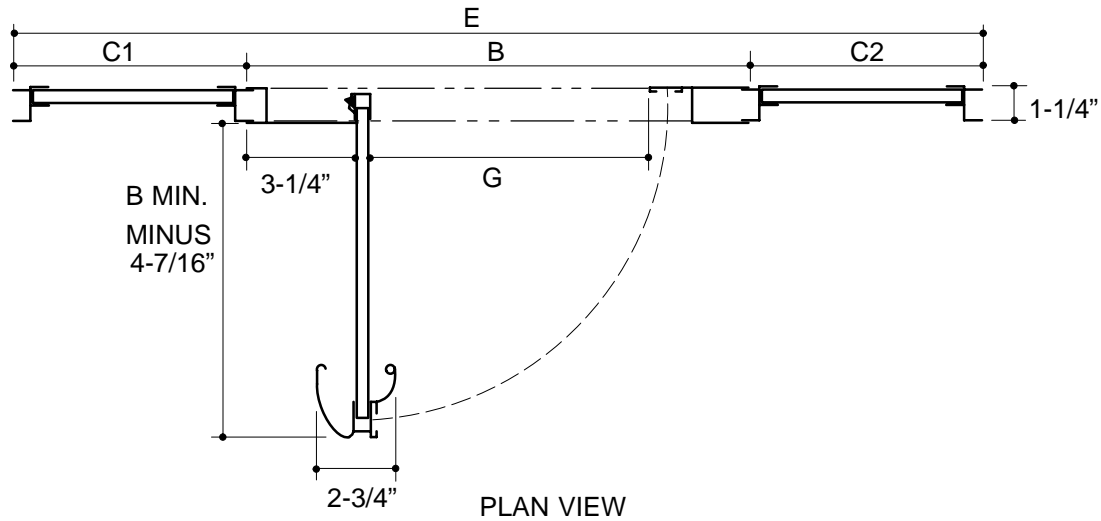

## Ordering Information

Applicable product:

Reference models and measurements below.

## Installation Notes

Refer to installation instructions included with fixture before beginning installation.

Roughing-In Notes	A	B	C1	C2	E	G (MAX.)
K-701256	71"	28-30"	8"	8"	44-46"	22"
K-701257	71"	30-32"	8"	8"	46-48"	24"
K-701258	71"	30-32"	9"	9"	48-50"	24"
K-701259	71"	30-32"	10"	10"	50-52"	24"
K-701260	71"	34-36"	9"	9"	52-54"	28"
K-701261	71"	34-36"	10"	10"	54-56"	28"
K-701262	71"	34-36"	11"	11"	56-58"	28"
K-701263	71"	34-36"	12"	12"	58-60"	28"
K-701266	65"	28-30"	8"	8"	44-46"	22"
K-701267	65"	30-32"	8"	8"	46-48"	24"
K-701268	65"	30-32"	9"	9"	48-50"	24"
K-701269	65"	30-32"	10"	10"	50-52"	24"
K-701270	65"	34-36"	9"	9"	52-54"	28"
K-701271	65"	34-36"	10"	10"	54-56"	28"
K-701272	65"	34-36"	11"	11"	56-58"	28"
K-701273	65"	34-36"	12"	12"	58-60"	28"
K-741200 Custom	50"-72"	28"-36"	8"-18"	8"-18"	44"-72"	22"-28"