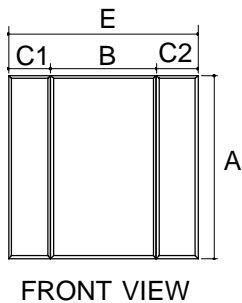

## Ordering Information

Applicable product:

Reference models and measurements below.

## Installation Notes

Refer to installation instructions included with fixture before beginning installation.

Roughing-In Notes	A	B	C1	C2	E	G (MAX.)
K-701256	71"	28-30"	8"	8"	44-46"	22"
K-701257	71"	30-32"	8"	8"	46-48"	24"
K-701258	71"	30-32"	9"	9"	48-50"	24"
K-701259	71"	30-32"	10"	10"	50-52"	24"
K-701260	71"	34-36"	9"	9"	52-54"	28"
K-701261	71"	34-36"	10"	10"	54-56"	28"
K-701262	71"	34-36"	11"	11"	56-58"	28"
K-701263	71"	34-36"	12"	12"	58-60"	28"
K-701266	65"	28-30"	8"	8"	44-46"	22"
K-701267	65"	30-32"	8"	8"	46-48"	24"
K-701268	65"	30-32"	9"	9"	48-50"	24"
K-701269	65"	30-32"	10"	10"	50-52"	24"
K-701270	65"	34-36"	9"	9"	52-54"	28"
K-701271	65"	34-36"	10"	10"	54-56"	28"
K-701272	65"	34-36"	11"	11"	56-58"	28"
K-701273	65"	34-36"	12"	12"	58-60"	28"
K-741200 Custom	50"-72"	28"-36"	8"-18"	8"-18"	44"-72"	22"-28"