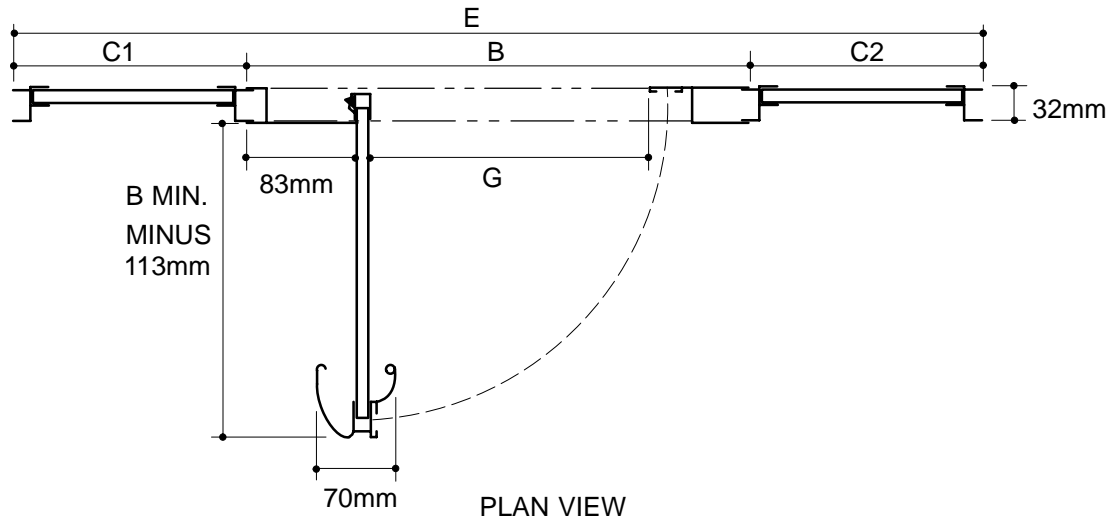

Ordering Information

Applicable product:

Reference models and measurements below.

Installation Notes

Refer to installation instructions included with fixture before beginning installation.

Roughing-In Notes	A	B	C1	C2	E	G (MAX.)
K-701256	1803mm	711-762mm	203mm	203mm	1118-1168mm	559mm
K-701257	1803mm	762-813mm	203mm	203mm	1168-1219mm	610mm
K-701258	1803mm	762-813mm	229mm	229mm	1219-1270mm	610mm
K-701259	1803mm	762-813mm	254mm	254mm	1270-1321mm	610mm
K-701260	1803mm	864-914mm	229mm	229mm	1312-1372mm	711mm
K-701261	1803mm	864-914mm	254mm	254mm	1372-1422mm	711mm
K-701262	1803mm	864-914mm	279mm	279mm	1422-1473mm	711mm
K-701263	1803mm	864-914mm	305mm	305mm	1473-1524mm	711mm
K-701266	1651mm	711-762mm	203mm	203mm	1118-1168mm	559mm
K-701267	1651mm	762-813mm	203mm	203mm	1168-1219mm	610mm
K-701268	1651mm	762-813mm	229mm	229mm	1219-1270mm	610mm
K-701269	1651mm	762-813mm	254mm	254mm	1270-1321mm	610mm
K-701270	1651mm	864-914mm	229mm	229mm	1312-1372mm	711mm
K-701271	1651mm	864-914mm	254mm	254mm	1372-1422mm	711mm
K-701272	1651mm	864-914mm	279mm	279mm	1422-1473mm	711mm
K-701273	1651mm	864-914mm	305mm	305mm	1473-1524mm	711mm
K-731200 Custom	1270-1829mm	711-914mm	203-457mm	203-457mm	1118-1829mm	559-711mm