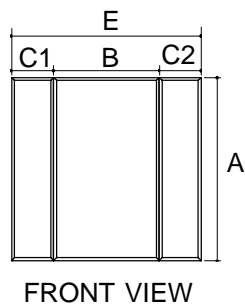

Ordering Information

Applicable product:

Reference models and measurements below.

Installation Notes

Refer to installation instructions included with fixture before beginning installation.

Roughing-In Notes	A	B	C1	C2	E	G (MAX.)
K-701256	1803mm	711-762mm	203mm	203mm	1118-1168mm	559mm
K-701257	1803mm	762-813mm	203mm	203mm	1168-1219mm	610mm
K-701258	1803mm	762-813mm	229mm	229mm	1219-1270mm	610mm
K-701259	1803mm	762-813mm	254mm	254mm	1270-1321mm	610mm
K-701260	1803mm	864-914mm	229mm	229mm	1312-1372mm	711mm
K-701261	1803mm	864-914mm	254mm	254mm	1372-1422mm	711mm
K-701262	1803mm	864-914mm	279mm	279mm	1422-1473mm	711mm
K-701263	1803mm	864-914mm	305mm	305mm	1473-1524mm	711mm
K-701266	1651mm	711-762mm	203mm	203mm	1118-1168mm	559mm
K-701267	1651mm	762-813mm	203mm	203mm	1168-1219mm	610mm
K-701268	1651mm	762-813mm	229mm	229mm	1219-1270mm	610mm
K-701269	1651mm	762-813mm	254mm	254mm	1270-1321mm	610mm
K-701270	1651mm	864-914mm	229mm	229mm	1312-1372mm	711mm
K-701271	1651mm	864-914mm	254mm	254mm	1372-1422mm	711mm
K-701272	1651mm	864-914mm	279mm	279mm	1422-1473mm	711mm
K-701273	1651mm	864-914mm	305mm	305mm	1473-1524mm	711mm
K-731200 Custom	1270-1829mm	711-914mm	203-457mm	203-457mm	1118-1829mm	559-711mm