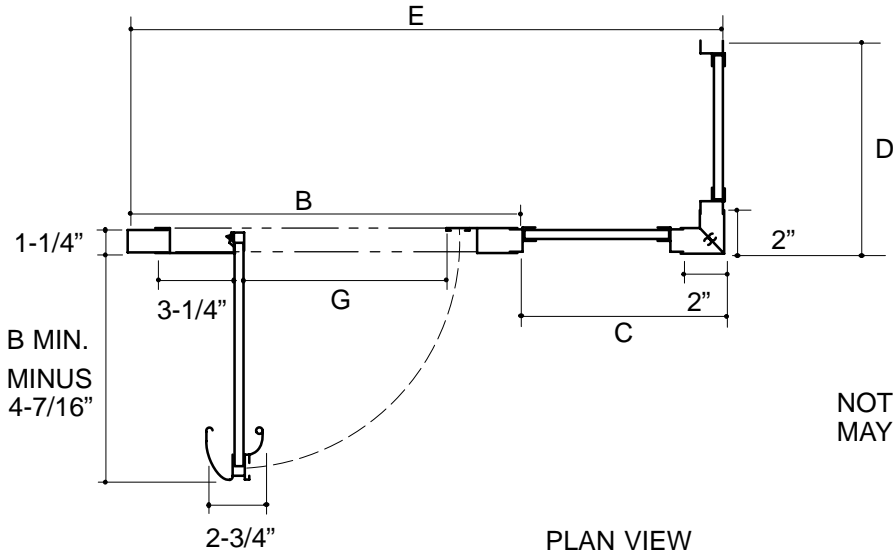

PIVOT SHOWER DOORS

K-701566, K-771200

FEATURES

- 1" adjustability per side
- 2" size range
- Soft touch foam handle insert
- Corrosion resistant
- Stainless steel hardware
- Full length magnetic strip
- Watertight design
- Right or left door swing

PRODUCT SPECIFICATION:

Focal pivot with in-line panel and return panel shower door. Door shall include 1" adjustability per side and 2" size range. Door handle shall have soft touch foam handle insert. Door shall be corrosion resistant and have stainless steel hardware, with full length magnetic strip. Door shall feature watertight design, with right or left door swing. Shower door shall be Kohler Model K-_____-_____-_____.

FOCAL

Roughing-In Notes	A	B	C	D	E	G (MAX.)
K-701566	71"	30"	12-5/8"	30-5/8"	42-5/8"	22"
K-771200 Custom	50"-72"	26"-36"	10"-36"	10"-50"	36"-72"	18"-28"

PRODUCT DIAGRAM

K-701566, K-771200 Focal Pivot Shower Doors