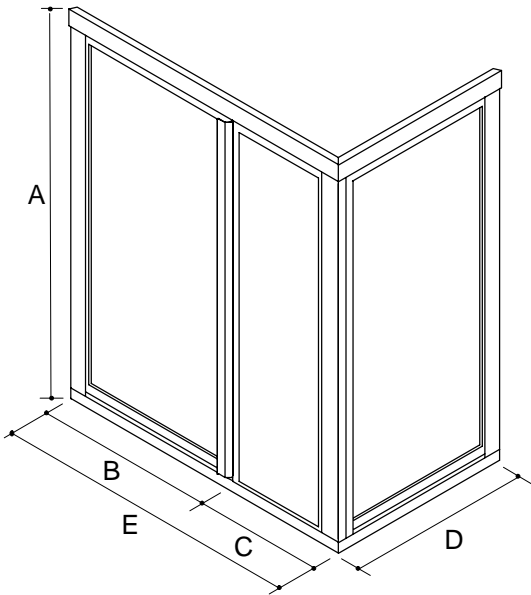

PRODUCT DIAGRAM

K-701566, K-771200 Focal Pivot Shower Doors

Page 2 of 2
115791-4-DA (-)

THE BOLD LOOK
OF **KOHLER**®