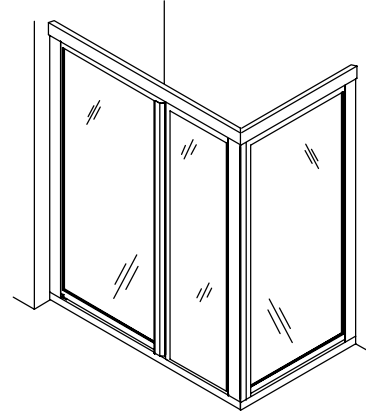

PIVOT SHOWER DOORS

K-701566, K-771200

FEATURES

- 1" adjustability per side
- 2" size range
- Soft touch foam handle insert
- Corrosion resistant
- Stainless steel hardware
- Full length magnetic strip
- Watertight design
- Right or left door swing

CODES/STANDARDS

Specified model meets or exceeds the following:

- ANSI Z97.1 (tempered glass)

GLASS OPTIONS

- B Obscure
- L Clear
- D1 Memoirs™

COLORS/FINISHES

- 0 White
- SH Bright Silver Finish
- BH Bright Brass Finish

SPECIFIED MODEL:

	Model	Application	Glass Options			Frame Finishes/Colors		
			B	L	D1	SH	BH	0
*	K-701566	Shower K-9548	☐	☐	☐	☐	☐	☐
	K-771200 Custom	Shower	☐	☐		☐	☐	☐
* Stock doors								

PRODUCT SPECIFICATION:

Focal pivot with in-line panel and return panel shower door. Door shall include 1" adjustability per side and 2" size range. Door handle shall have soft touch foam handle insert. Door shall be corrosion resistant and have stainless steel hardware, with full length magnetic strip. Door shall feature watertight design, with right or left door swing. Shower door shall be Kohler Model K-_____-_____-_____.