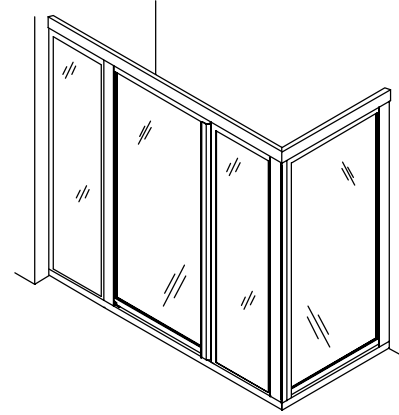

FEATURES

- 1" adjustability per side
- 2" size range
- Soft touch foam handle insert
- Corrosion resistant
- Stainless steel hardware
- Full length magnetic strip
- Watertight design
- Right or left door swing

CODES/STANDARDS

Specified model meets or exceeds the following:

- ANSI Z97.1 (tempered glass)

GLASS OPTIONS

- B Obscure
- L Clear

COLORS/FINISHES

- 0 White
- SH Bright Silver Finish
- BH Bright Brass Finish

SPECIFIED MODEL:

Model	Application	Glass Options		Frame Finishes/Colors		
		B	L	SH	BH	0
K-741400 Custom	Shower	☐	☐	☐	☐	☐

PRODUCT SPECIFICATION:

Focal pivot with two in-line panels and return panel shower door. Door shall include 1" adjustability per side and 2" size range. Door handle shall have soft touch foam handle insert. Door shall be corrosion resistant and have stainless steel hardware, with full length magnetic strip. Door shall feature watertight design, with right or left door swing. Shower door shall be Kohler Model K-741400 Custom.