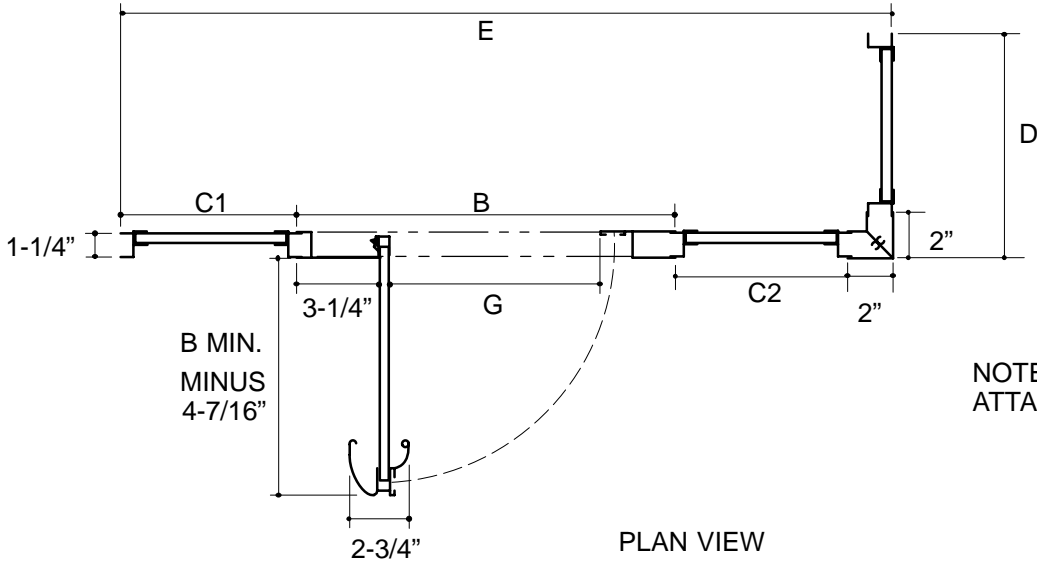

FEATURES

- 1" adjustability per side
- 2" size range
- Soft touch foam handle insert
- Corrosion resistant
- Stainless steel hardware
- Full length magnetic strip
- Watertight design
- Right or left door swing

PRODUCT SPECIFICATION:

Focal pivot with two in-line panels and return panel shower door. Door shall include 1" adjustability per side and 2" size range. Door handle shall have soft touch foam handle insert. Door shall be corrosion resistant and have stainless steel hardware, with full length magnetic strip. Door shall feature watertight design, with right or left door swing. Shower door shall be Kohler Model K-741400 Custom.

FOCAL

ROUGHING-IN NOTES	A	B	C1	C2	D	E	G (MAX.)
K-741400	50"-72"	26"-36"	8"-18"	8"-18"	10"-50"	44"-72"	18"-28"
Custom							

PRODUCT DIAGRAM

K-741400 Focal Pivot Shower Doors

Page 2 of 2
115792-4-DA (-)

THE BOLD LOOK
OF **KOHLER**®