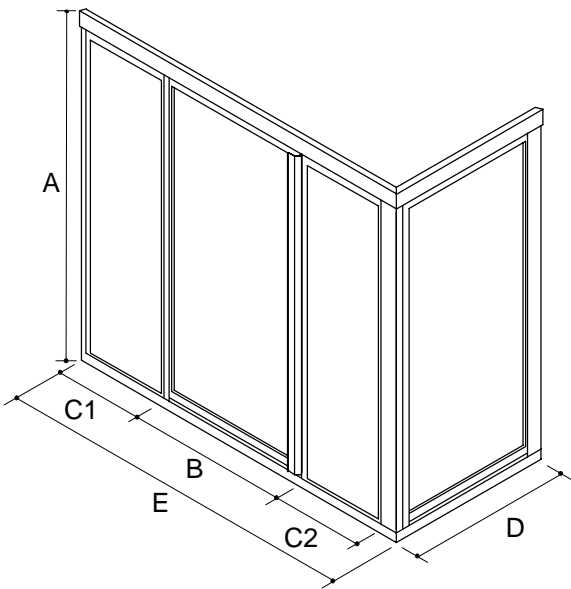

PRODUCT DIAGRAM

K-741400 Focal Pivot Shower Doors

Page 2 of 2
115792-4-DA (-)

THE BOLD LOOK
OF **KOHLER**®