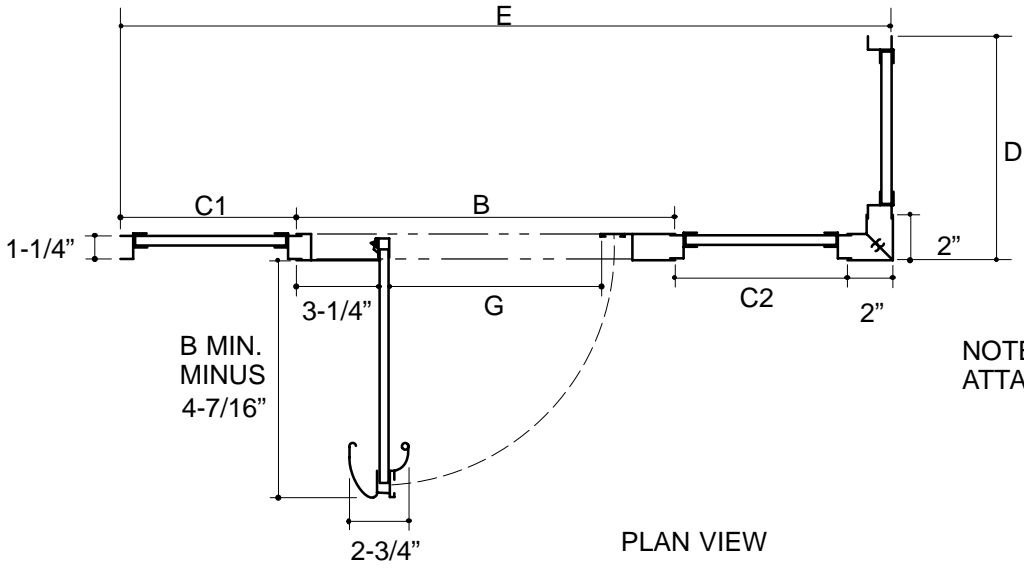

K-731400

FEATURES

- 1" adjustability per side
- 2" size range
- Soft touch foam handle insert
- Corrosion resistant
- Stainless steel hardware
- Full length magnetic strip
- Watertight design
- Right or left door swing

PRODUCT SPECIFICATION:

Focal pivot with two in-line panels and return panel on knee wall shower door. Door shall include 1" adjustability per side and 2" size range. Door handle shall have soft touch foam handle insert. Door shall be corrosion resistant and have stainless steel hardware, with full length magnetic strip. Door shall feature watertight design, with right or left door swing. Shower door shall be Kohler Model K-731400 Custom.

FOCAL

NOTE: RETURN PANEL MAY BE ATTACHED ON EITHER SIDE.

ROUGHING-IN NOTES	A	B	C1	C2	D	E	G (MAX.)
K-731400 Custom	60"-72"	26"-36"	8"-24"	8"-24"	10"-50"	44"-84"	18"-28"
R-Specified when ordered-MAX. 52".							