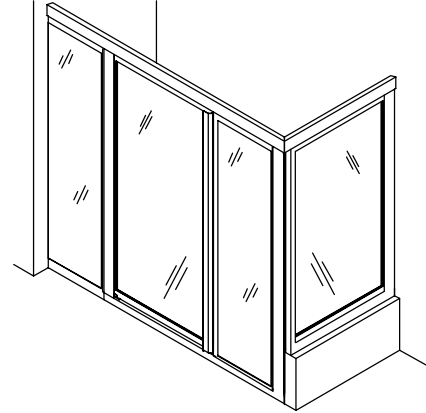

K-731400

FEATURES

- 1" adjustability per side
- 2" size range
- Soft touch foam handle insert
- Corrosion resistant
- Stainless steel hardware
- Full length magnetic strip
- Watertight design
- Right or left door swing

CODES/STANDARDS

Specified model meets or exceeds the following:

- ANSI Z97.1 (tempered glass)

GLASS OPTIONS

- B Obscure
- L Clear

COLORS/FINISHES

- 0 White
- SH Bright Silver Finish
- BH Bright Brass Finish

SPECIFIED MODEL:

Model	Application	Glass Options		Frame Finishes/Colors		
		B	L	SH	BH	0
K-731400 Custom	Shower	☐	☐	☐	☐	☐

PRODUCT SPECIFICATION:

Focal pivot with two in-line panels and return panel on knee wall shower door. Door shall include 1" adjustability per side and 2" size range. Door handle shall have soft touch foam handle insert. Door shall be corrosion resistant and have stainless steel hardware, with full length magnetic strip. Door shall feature watertight design, with right or left door swing. Shower door shall be Kohler Model K-731400 Custom.