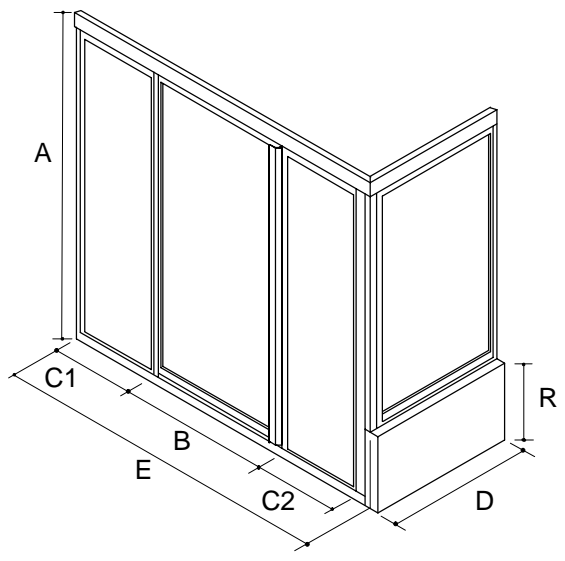

K-731400

FEATURES

- 1" adjustability per side
- 2" size range
- Soft touch foam handle insert
- Corrosion resistant
- Stainless steel hardware
- Full length magnetic strip
- Watertight design
- Right or left door swing

PRODUCT SPECIFICATION:

Focal pivot with two in-line panels and return panel on knee wall shower door. Door shall include 1" adjustability per side and 2" size range. Door handle shall have soft touch foam handle insert. Door shall be corrosion resistant and have stainless steel hardware, with full length magnetic strip. Door shall feature watertight design, with right or left door swing. Shower door shall be Kohler Model K-731400 Custom.

FOCAL

NOTE: RETURN PANEL MAY BE ATTACHED ON EITHER SIDE.

ROUGHING-IN NOTES	A	B	C1	C2	D	E	G (MAX.)
K-731400 Custom	60"-72"	26"-36"	8"-24"	8"-24"	10"-50"	44"-84"	18"-28"
R-Specified when ordered-MAX. 52".							