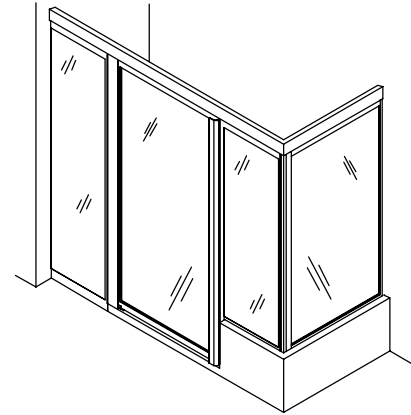

K-751400

FEATURES

- 1" adjustability per side
- 2" size range
- Soft touch foam handle insert
- Corrosion resistant
- Stainless steel hardware
- Full length magnetic strip
- Watertight design
- Right or left door swing

CODES/STANDARDS

Specified model meets or exceeds the following:

- ANSI Z97.1 (tempered glass)

GLASS OPTIONS

- B Obscure
- L Clear

COLORS/FINISHES

- 0 White
- SH Bright Silver Finish
- BH Bright Brass Finish

SPECIFIED MODEL:

Model	Application	Glass Options		Frame Finishes/Colors		
		B	L	SH	BH	0
K-751400 Custom	Shower	☐	☐	☐	☐	☐

PRODUCT SPECIFICATION:

Focal pivot with in-line and inline with return panel on knee wall shower door. Door shall include 1" adjustability per side and 2" size range. Door handle shall have soft touch foam handle insert. Door shall be corrosion resistant and have stainless steel hardware, with full length magnetic strip. Door shall feature watertight design, with right or left door swing. Shower door shall be Kohler Model K-751400 Custom.