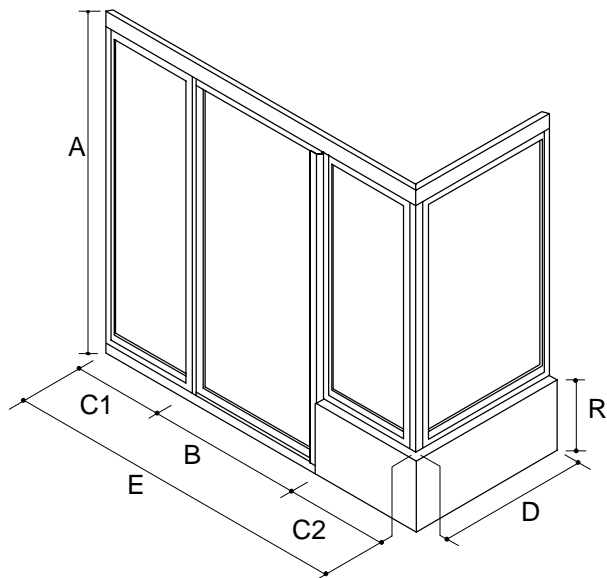

PRODUCT DIAGRAM

K-751400 Focal Pivot Shower Doors

Page 2 of 2
115796-4-DA (-)

THE BOLD LOOK
OF **KOHLER**®