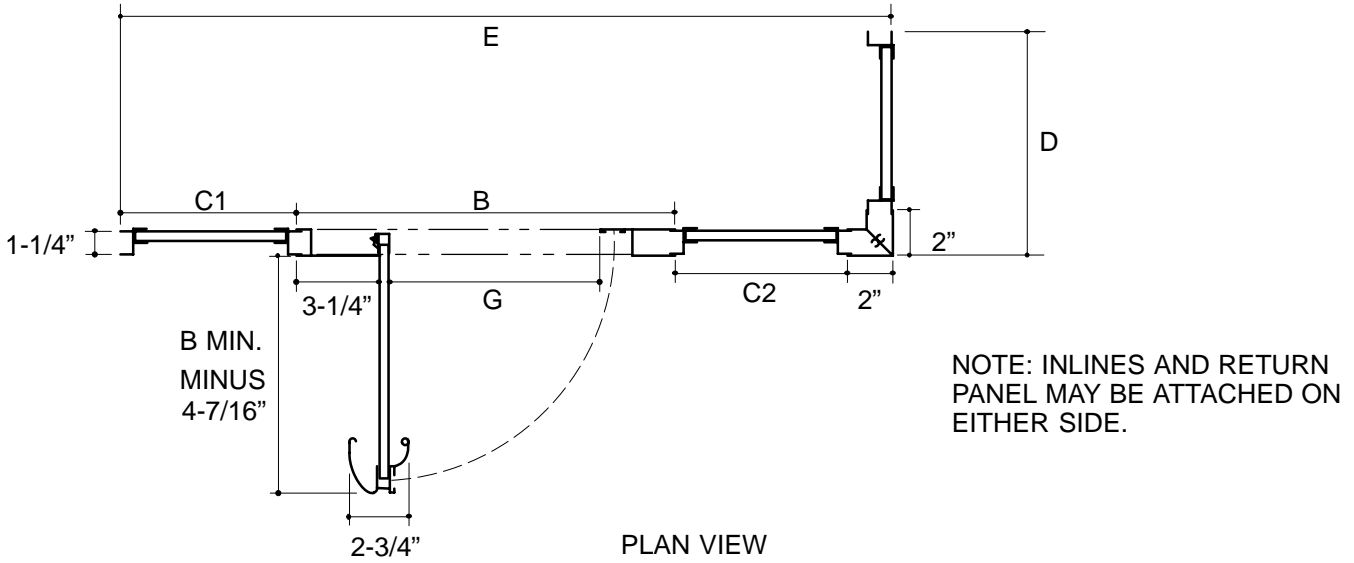

K-751400

FEATURES

- 1" adjustability per side
- 2" size range
- Soft touch foam handle insert
- Corrosion resistant
- Stainless steel hardware
- Full length magnetic strip
- Watertight design
- Right or left door swing

PRODUCT SPECIFICATION:

Focal pivot with in-line and inline with return panel on knee wall shower door. Door shall include 1" adjustability per side and 2" size range. Door handle shall have soft touch foam handle insert. Door shall be corrosion resistant and have stainless steel hardware, with full length magnetic strip. Door shall feature watertight design, with right or left door swing. Shower door shall be Kohler Model K-751400 Custom.

FOCAL

ROUGHING-IN NOTES	A	B	C1	C2	D	E	G (MAX.)
K-751400 Custom	60"-72"	26"-36"	8"-18"	8"-18"	10"-50"	44"-72"	18"-28"
R—Specified when ordered—MAX. 52"							

PRODUCT DIAGRAM

K-751400 Focal Pivot Shower Doors