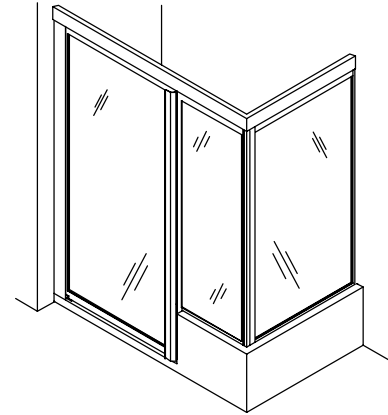

FEATURES

- 1" adjustability per side
- 2" size range
- Soft touch foam handle insert
- Corrosion resistant
- Stainless steel hardware
- Full length magnetic strip
- Watertight design
- Right or left door swing

CODES/STANDARDS

Specified model meets or exceeds the following:

- ANSI Z97.1 (tempered glass)

GLASS OPTIONS

- B Obscure
- L Clear

COLORS/FINISHES

- 0 White
- SH Bright Silver Finish
- BH Bright Brass Finish

SPECIFIED MODEL:

Model	Application	Glass Options		Frame Finishes/Colors		
		B	L	SH	BH	0
K-781200 Custom	Shower	☐	☐	☐	☐	☐

PRODUCT SPECIFICATION:

Focal pivot with in-line with return panel on knee wall shower door. Door shall include 1" adjustability per side and 2" size range. Door handle shall have soft touch foam handle insert. Door shall be corrosion resistant and have stainless steel hardware, with full length magnetic strip. Door shall feature watertight design, with right or left door swing. Shower door shall be Kohler Model K-781200 Custom.