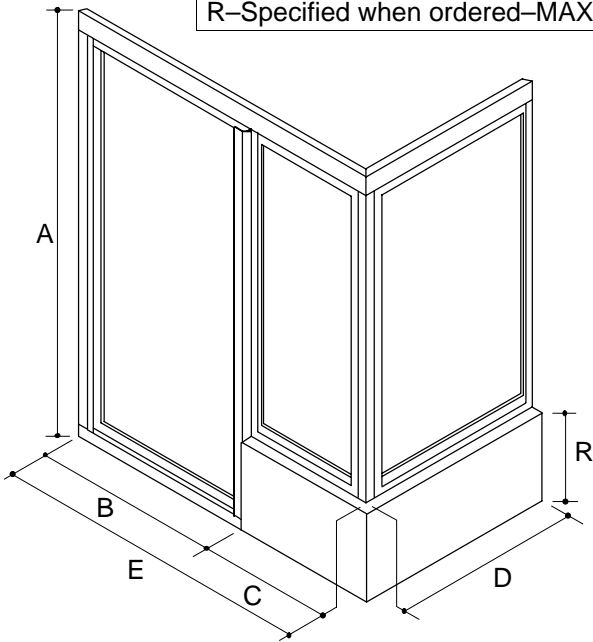

Roughing-In Notes	A	B	C	D	E	G (MAX.)
K-781200	60"-72"	26"-36"	10"-36"	10"-50"	36"-72"	18"-28"
Custom						
R—Specified when ordered—MAX. 52".