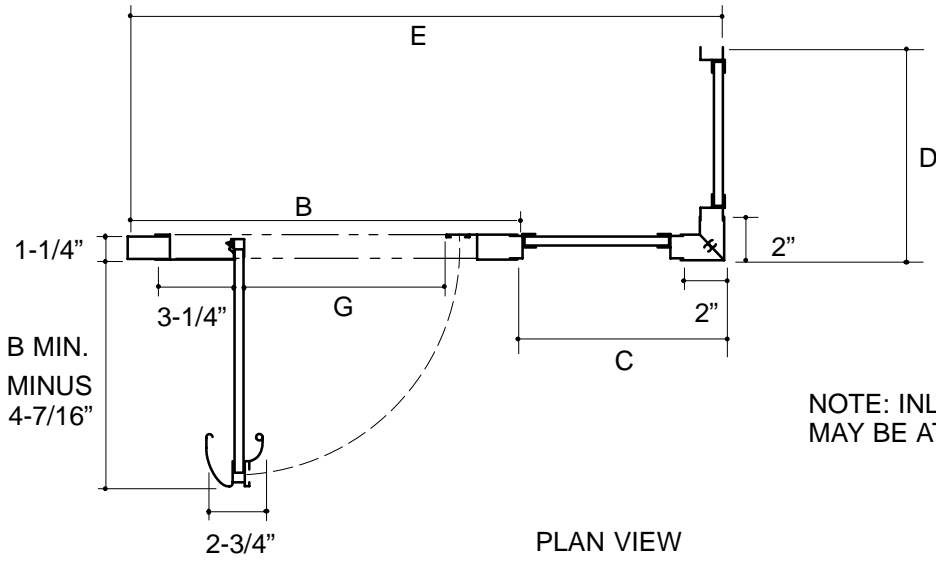

FOCAL

Roughing-In Notes	A	B	C	D	E	G (MAX.)
K-781200	60"-72"	26"-36"	10"-36"	10"-50"	36"-72"	18"-28"
Custom						
R—Specified when ordered—MAX. 52".						

PRODUCT DIAGRAM

K-781200 Focal Pivot Shower Doors

Page 2 of 2
115797-4-DA (-)

THE BOLD LOOK
OF **KOHLER**®