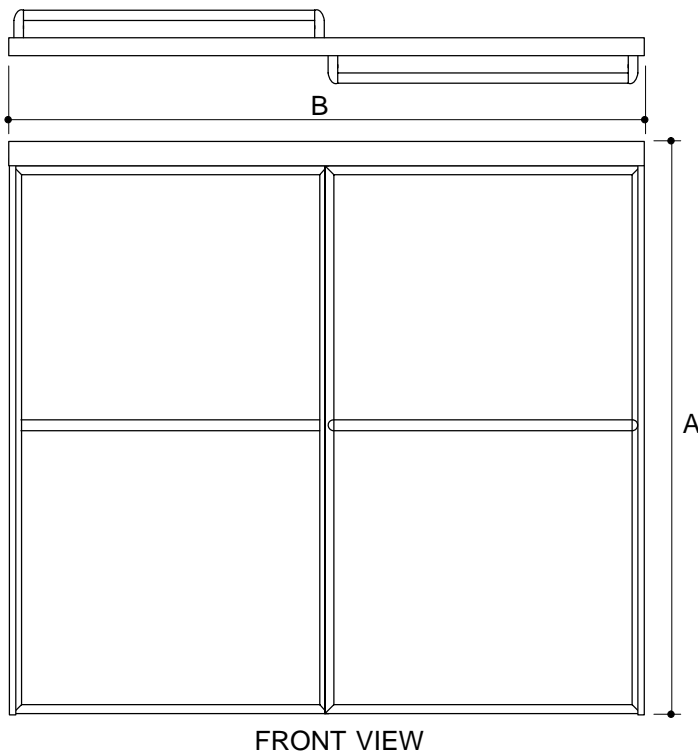

Ordering Information

Applicable product:
Reference models and measurements below.

Installation Notes

Refer to installation instructions included with fixture before beginning installation.

Roughing-In Notes	A	B
K-701010	58"	43-45"
K-701011	58"	45-47"
K-701012	58"	47-49"
K-701013	58"	49-51"
K-701014	58"	51-53"
K-701015	58"	53-55"
K-701016	58"	55-57"
K-701017	58"	57-59"
K-701018	58"	59-61"
K-701019	58"	61-63"
K-701020	58"	63-65"
K-701021	58"	65-67"
K-701022	58"	67-69"
K-701023	58"	69-71"
K-701024	55-3/4"	50-52"
K-701025	55-3/4"	53-55"
K-701026	55-3/4"	55-57"
K-701027	55-3/4"	57-59"
K-711000 Custom	50-60"	48-72"