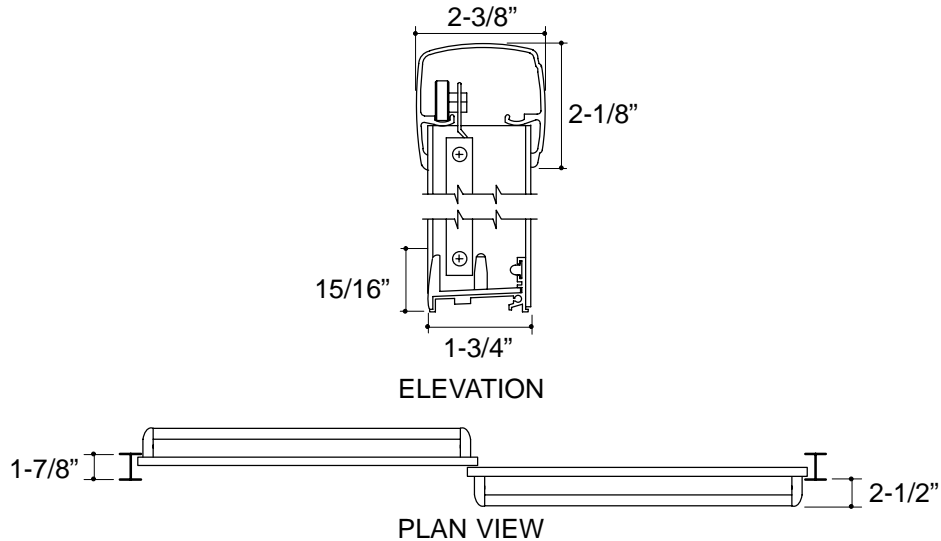

Ordering Information

Applicable product:
Reference models and measurements below.

Installation Notes

Refer to installation instructions included with fixture before beginning installation.

Roughing-In Notes	A	B
K-701010	58"	43-45"
K-701011	58"	45-47"
K-701012	58"	47-49"
K-701013	58"	49-51"
K-701014	58"	51-53"
K-701015	58"	53-55"
K-701016	58"	55-57"
K-701017	58"	57-59"
K-701018	58"	59-61"
K-701019	58"	61-63"
K-701020	58"	63-65"
K-701021	58"	65-67"
K-701022	58"	67-69"
K-701023	58"	69-71"
K-701024	55-3/4"	50-52"
K-701025	55-3/4"	53-55"
K-701026	55-3/4"	55-57"
K-701027	55-3/4"	57-59"
K-711000 Custom	50-60"	48-72"